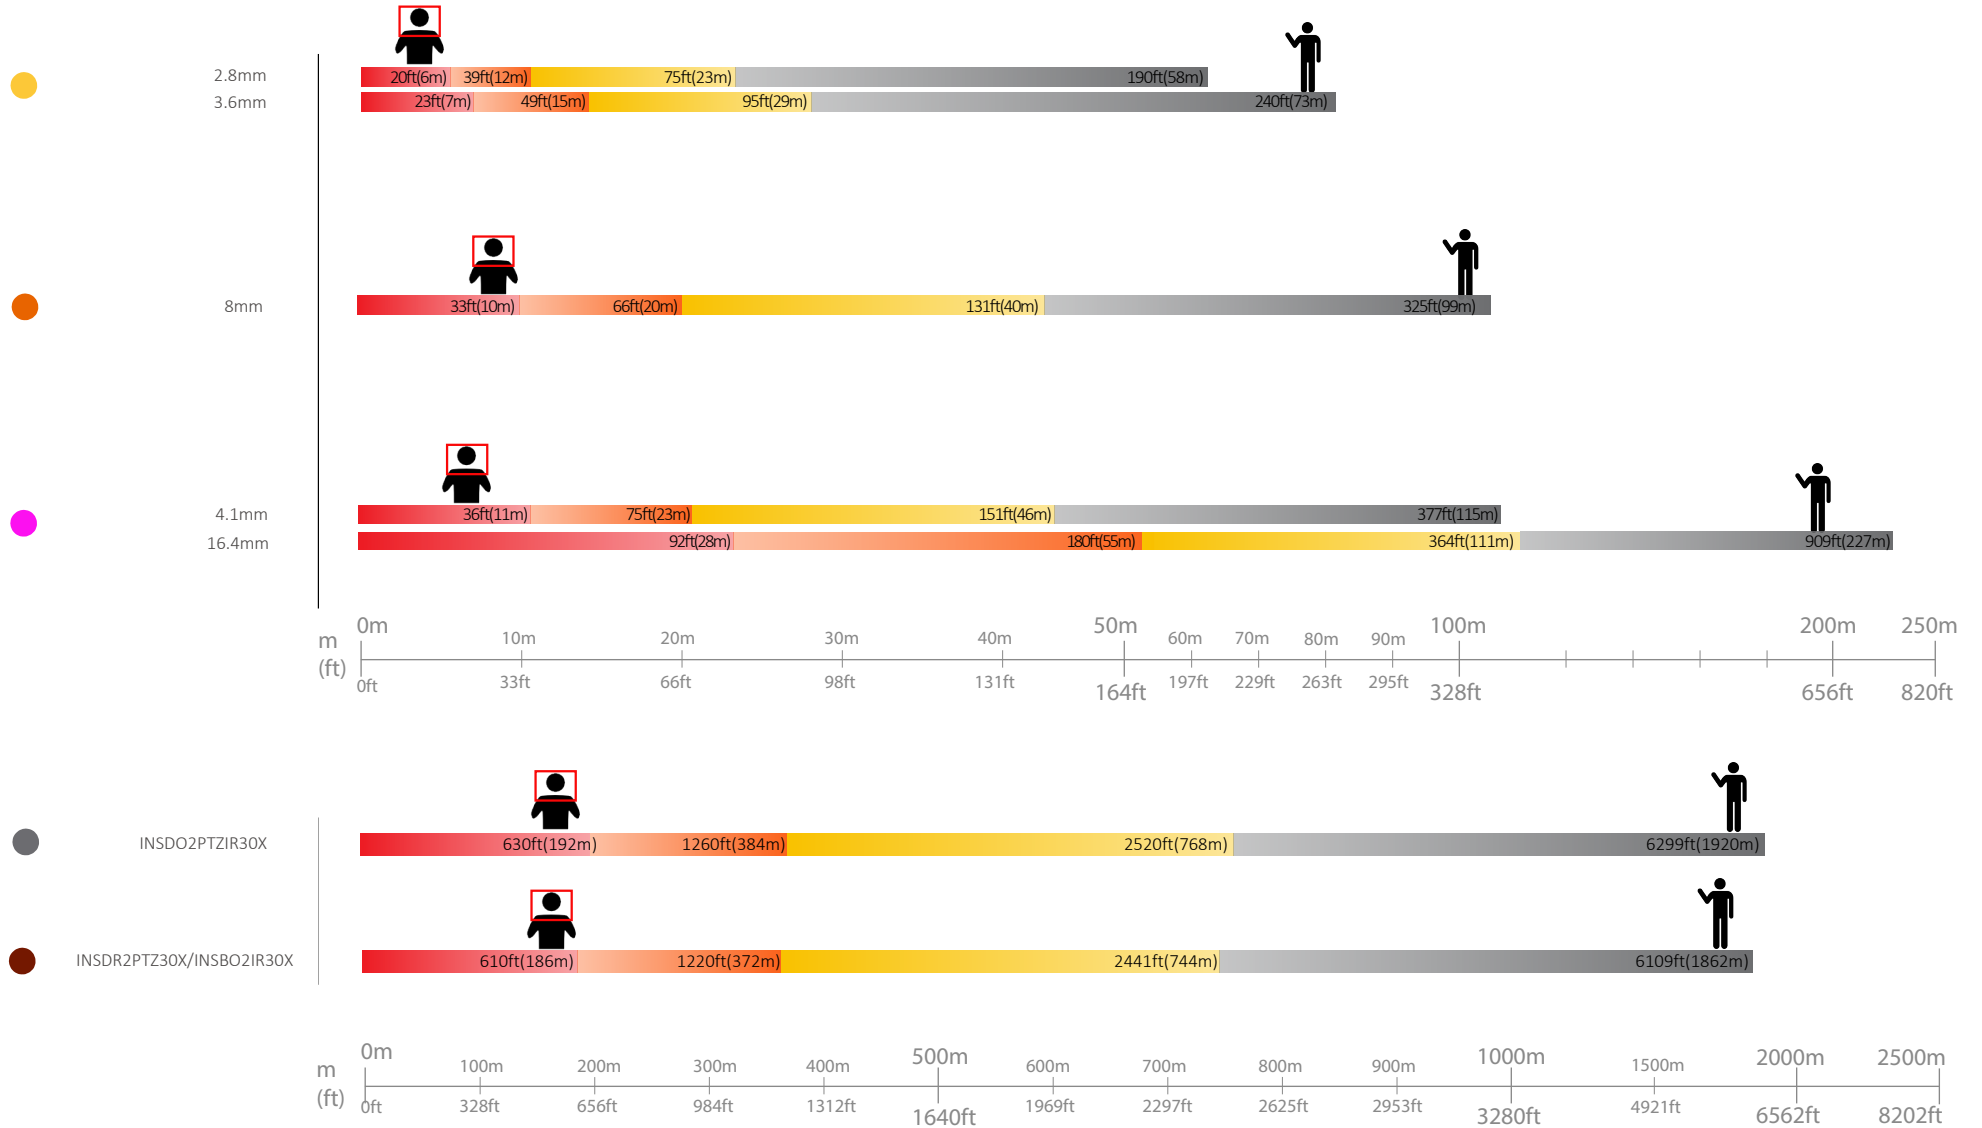

The DORI Distance

(Detect, Observe, Recognize, Identify)

The DORI distance gives you the general idea of what you can see with the camera.
This tool helps you choose the perfect camera for your needs.
It is calculated based on sensor specification and lab test result according to EN 62676-4
which defines the criteria for Detect, Observe, Recognize and Identify respectively.

- 2.7~12mm(T)
2.7~12mm(W)
2.8mm
3.6mm
6mm
- 2.7~13.5mm(T)
2.7~13.5mm(W)
2.8mm
3.6mm
6mm
- 1.7mm (Fisheye)
1.98mm (Fisheye)

- [INSWDO2IRWF](#) | [INSDO2IRWF](#) | [INSDO2IRWV](#) | [INSDO2IRSDA](#) | [INSDO2IRWA](#) | [INSDO2IRCA](#) | [INSWDO2IRWCF](#) | [INSDO2IRWCF](#) | [INSDO2IRWCA](#) | [INSDO2IRV](#) | [INSBO2IRWA](#)
- [INSDO4IRF](#) | [INSBO4IRF](#) | [INSWDO4IRWF](#) | [INSDO4IRWF](#) | [INSDO4IRWV](#) | [INSDO4IRWSA](#) | [INSDO4IRWA](#)
- [INSDO6IRHEM](#) | [INSDO12IRHEM](#)

- INSDO2IRUF | INSTO2IRUF | INSDO2IRUV | INSDO2IRF
- INSBO1IRCF | INSEBO1IRCF | INSDO1IRCF | INSDO1IRCV
- INSBO2IRF | INSEBO2IRF | INSDO2PTZ4X | INSEBO24IRCF | INSBO24IRCA

- Detect: 8 ppf
- Observe: 19 ppf
- Recognize: 38 ppf
- Identify: 76 ppf