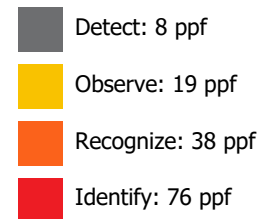

The DORI Distance

(Detect, Observe, Recognize, Identify)

The DORI distance gives you the general idea of what you can see with the camera.
This tool helps you choose the perfect camera for your needs.
It is calculated based on sensor specification and lab test result according to EN 62676-4
which defines the criteria for Detect, Observe, Recognize and Identify respectively.

- 2.7~12mm(T)
2.7~12mm(W)
2.8mm
3.6mm
6mm
- 2.7~13.5mm(T)
2.7~13.5mm(W)
2.8mm
3.6mm
6mm
- 1.7mm (Fisheye)
1.98mm (Fisheye)

- [INSWDO2IRWF](#) | [INSDO2IRWF](#) | [INSDO2IRWV](#) | [INSDO2IRSDA](#) | [INSDO2IRWA](#) | [INSDO2IRCA](#) | [INSWDO2IRWCF](#) | [INSDO2IRWCF](#) | [INSDO2IRWCA](#) | [INSDO2IRV](#) | [INSBO2IRWA](#)
- [INSDO4IRF](#) | [INSBO4IRF](#) | [INSWDO4IRWF](#) | [INSDO4IRWF](#) | [INSDO4IRWV](#) | [INSDO4IRWSA](#) | [INSDO4IRWA](#)
- [INSDO6IRHEM](#) | [INSDO12IRHEM](#)

- INSDO2IRUF | INSTO2IRUF | INSDO2IRUV | INSDO2IRF
- INSBO1IRCF | INSEBO1IRCF | INSDO1IRCF | INSDO1IRCV
- INSBO2IRF | INSEBO2IRF | INSDO2PTZ4X | INSEBO24IRCF | INSBO24IRCA

- Detect: 8 ppf
- Observe: 19 ppf
- Recognize: 38 ppf
- Identify: 76 ppf