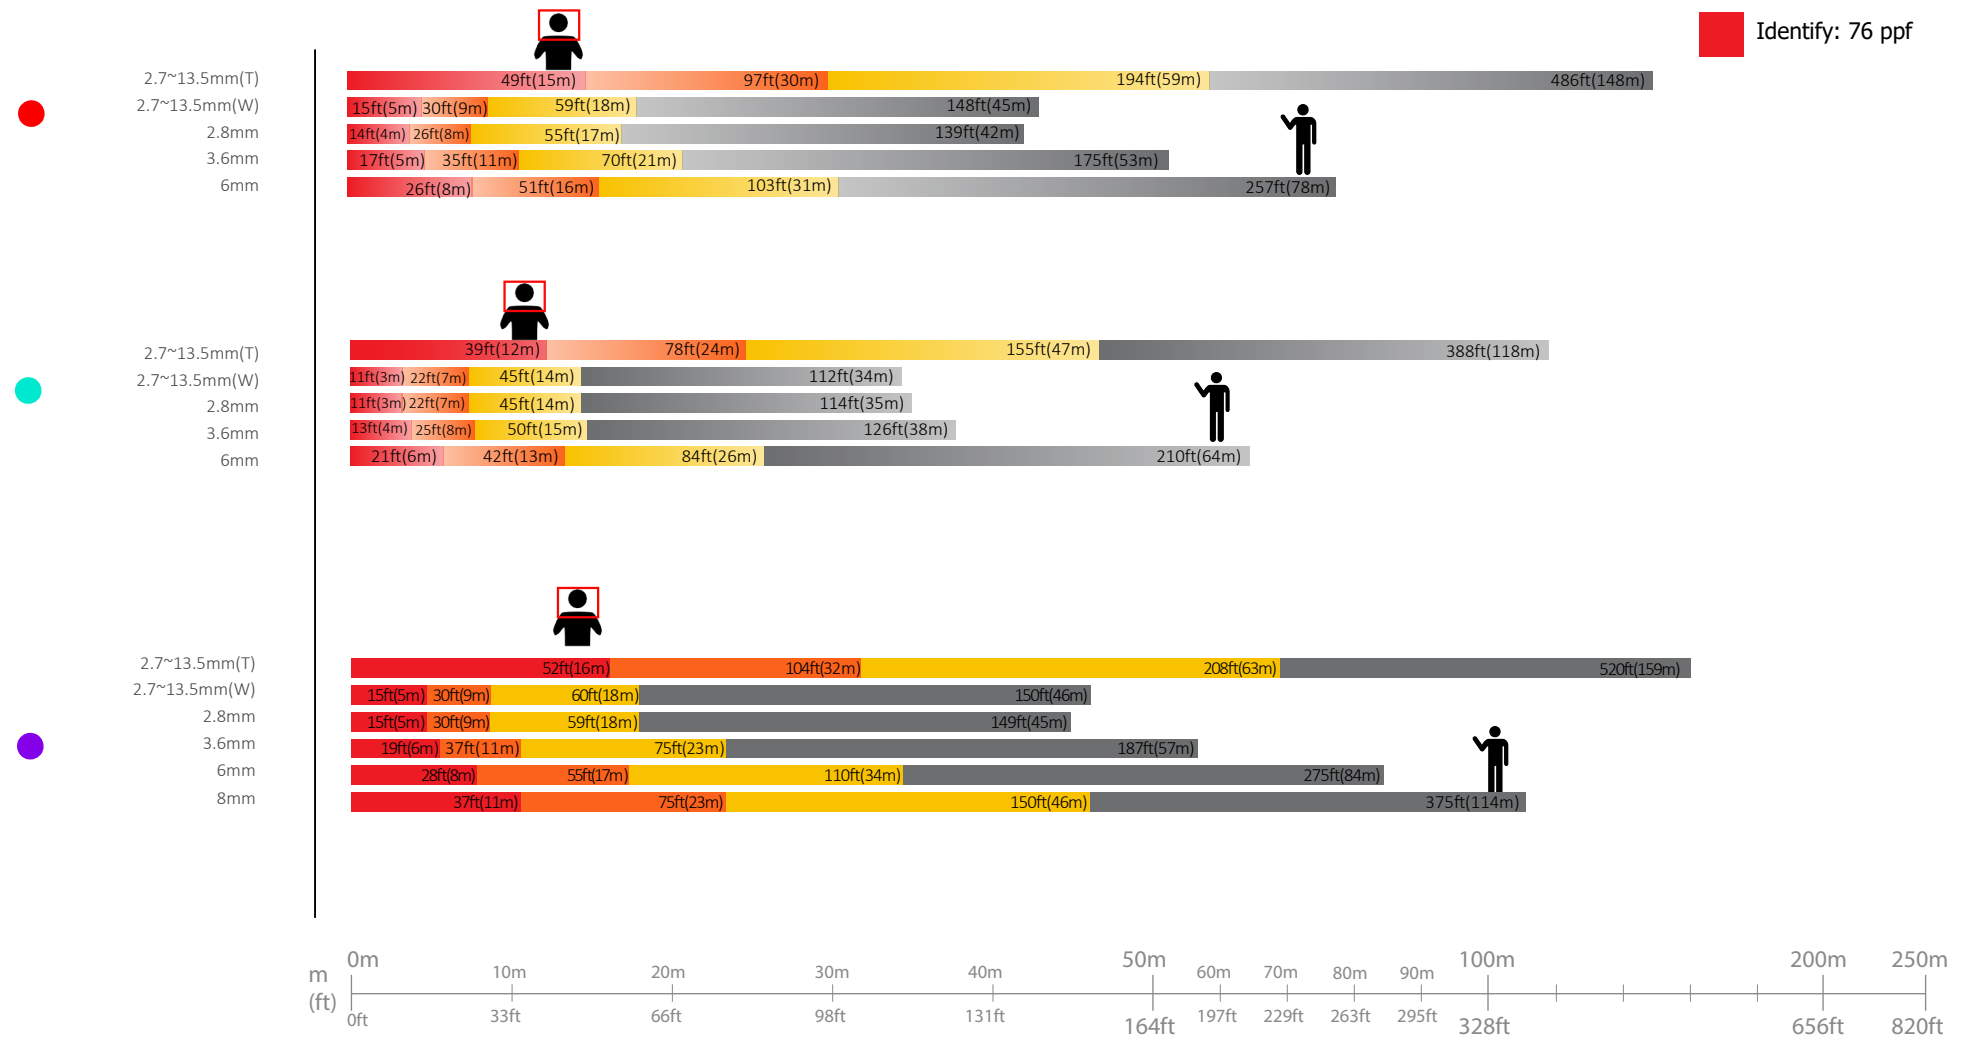

The DORI Distance

(Detect, Observe, Recognize, Identify)

The DORI distance gives you the general idea of what you can see with the camera.
This tool helps you choose the perfect camera for your needs.
It is calculated based on sensor specification and lab test result according to EN 62676-4
which defines the criteria for Detect, Observe, Recognize and Identify respectively.

- 2.7~12mm(T)
2.7~12mm(W)
2.8mm
3.6mm
6mm
- 2.7~13.5mm(T)
2.7~13.5mm(W)
2.8mm
3.6mm
6mm
- 1.7mm (Fisheye)
1.98mm (Fisheye)

- [INSWDO2IRWF](#) | [INSDO2IRWF](#) | [INSDO2IRWV](#) | [INSDO2IRSDA](#) | [INSDO2IRWA](#) | [INSDO2IRCA](#) | [INSWDO2IRWCF](#) | [INSDO2IRWCF](#) | [INSDO2IRWCA](#) | [INSDO2IRV](#) | [INSBO2IRWA](#)
- [INSDO4IRF](#) | [INSBO4IRF](#) | [INSWDO4IRWF](#) | [INSDO4IRWF](#) | [INSDO4IRWV](#) | [INSDO4IRWSA](#) | [INSDO4IRWA](#)
- [INSDO6IRHEM](#) | [INSDO12IRHEM](#)

- INSDO2IRUF | INSTO2IRUF | INSDO2IRUV | INSDO2IRF
- INSBO1IRCF | INSEBO1IRCF | INSDO1IRCF | INSDO1IRCV
- INSBO2IRF | INSEBO2IRF | INSDO2PTZ4X | INSEBO24IRCF | INSBO24IRCA

- Detect: 8 ppf
- Observe: 19 ppf
- Recognize: 38 ppf
- Identify: 76 ppf