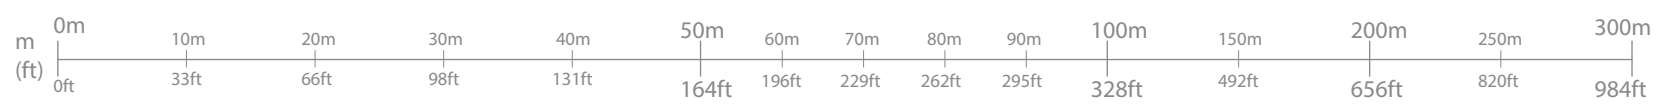

The DORI Distance

(Detect, Observe, Recognize, Identify)

The DORI distance gives you the general idea of what you can see with the camera.
This tool helps you choose the perfect camera for your needs.
It is calculated based on sensor specification and lab test result according to EN 62676-4
which defines the criteria for Detect, Observe, Recognize and Identify respectively.

- 2.7~12mm(T)
2.7~12mm(W)
2.8mm
3.6mm
6mm
- 2.7~13.5mm(T)
2.7~13.5mm(W)
2.8mm
3.6mm
6mm
- 1.7mm (Fisheye)
1.98mm (Fisheye)

- [INSWDO2IRWF](#) | [INSDO2IRWF](#) | [INSDO2IRWV](#) | [INSDO2IRSDA](#) | [INSDO2IRWA](#) | [INSDO2IRCA](#) | [INSWDO2IRWCF](#) | [INSDO2IRWCF](#) | [INSDO2IRWCA](#) | [INSDO2IRV](#) | [INSBO2IRWA](#)
- [INSDO4IRF](#) | [INSBO4IRF](#) | [INSWDO4IRWF](#) | [INSDO4IRWF](#) | [INSDO4IRWV](#) | [INSDO4IRWSA](#) | [INSDO4IRWA](#)
- [INSDO6IRHEM](#) | [INSDO12IRHEM](#)