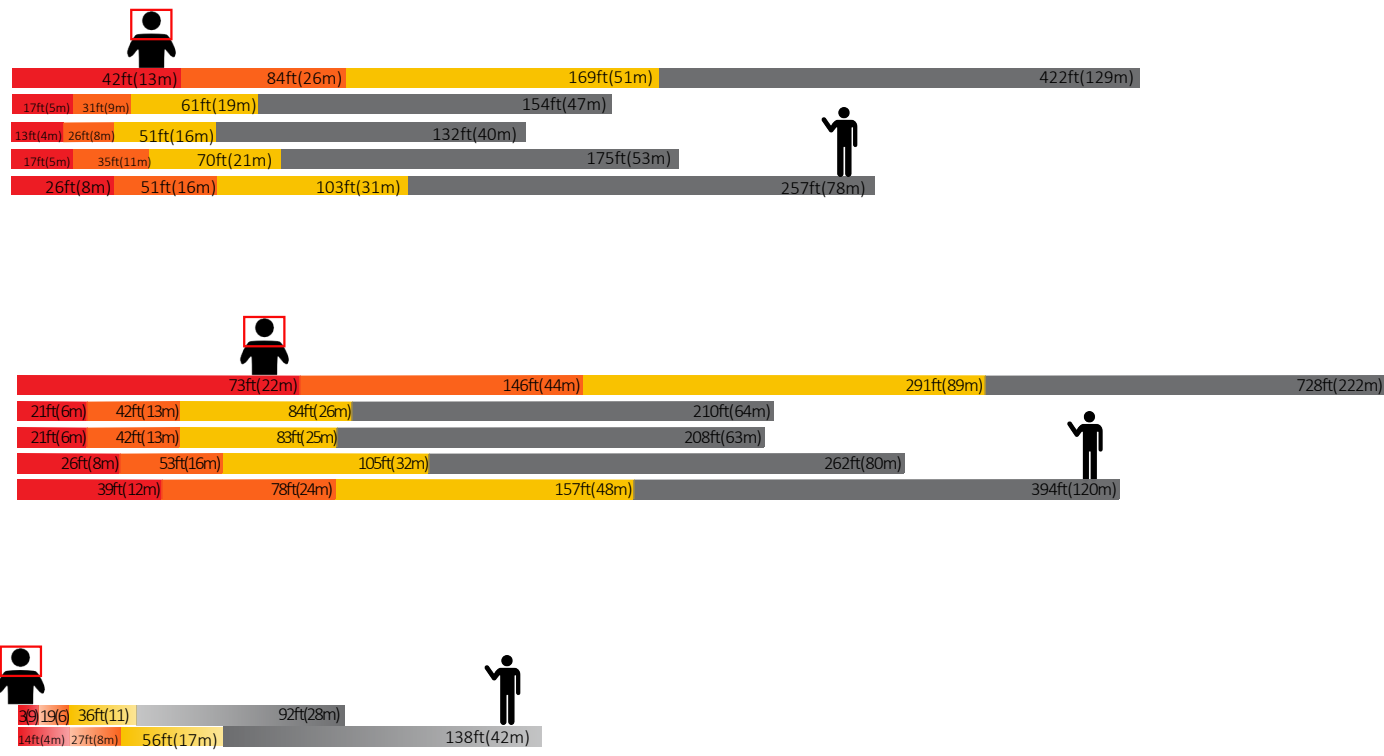

The DORI Distance

(Detect, Observe, Recognize, Identify)

The DORI distance gives you the general idea of what you can see with the camera.
This tool helps you choose the perfect camera for your needs.
It is calculated based on sensor specification and lab test result according to EN 62676-4
which defines the criteria for Detect, Observe, Recognize and Identify respectively.

- 2.7~12mm(T)
2.7~12mm(W)
2.8mm
3.6mm
6mm
- 2.7~13.5mm(T)
2.7~13.5mm(W)
2.8mm
3.6mm
6mm
- 1.7mm (Fisheye)
1.98mm (Fisheye)

- [INSWDO2IRWF](#) | [INSDO2IRWF](#) | [INSDO2IRWV](#) | [INSDO2IRSDA](#) | [INSDO2IRWA](#) | [INSDO2IRCA](#) | [INSWDO2IRWCF](#) | [INSDO2IRWCF](#) | [INSDO2IRWCA](#) | [INSDO2IRV](#) | [INSBO2IRWA](#)
- [INSDO4IRF](#) | [INSBO4IRF](#) | [INSWDO4IRWF](#) | [INSDO4IRWF](#) | [INSDO4IRWV](#) | [INSDO4IRWSA](#) | [INSDO4IRWA](#)
- [INSDO6IRHEM](#) | [INSDO12IRHEM](#)

- INSDO2IRUF | INSTO2IRUF | INSDO2IRUV | INSDO2IRF
- INSBO1IRCF | INSEBO1IRCF | INSDO1IRCF | INSDO1IRCV
- INSBO2IRF | INSEBO2IRF | INSDO2PTZ4X | INSEBO24IRCF | INSBO24IRCA

- Detect: 8 ppf
- Observe: 19 ppf
- Recognize: 38 ppf
- Identify: 76 ppf

● INSBO3IRF | INSDO3IRF | INSDO3IRV | INSDO3IRA

● INSDO4KIRF | INSBO4KIRF

● INSDO4KIRA

● INSDO2PTZIR30X

● INSDR2PTZ30X | INSBO2IR30X