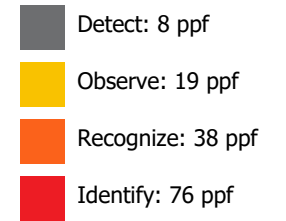

The DORI Distance

(Detect, Observe, Recognize, Identify)

The DORI distance gives you the general idea of what you can see with the camera.
This tool helps you choose the perfect camera for your needs.
It is calculated based on sensor specification and lab test result according to EN 62676-4
which defines the criteria for Detect, Observe, Recognize and Identify respectively.

- 2.7~12mm(T)
2.7~12mm(W)
2.8mm
3.6mm
6mm
- 2.7~13.5mm(T)
2.7~13.5mm(W)
2.8mm
3.6mm
6mm
- 1.7mm (Fisheye)
1.98mm (Fisheye)

- [INSWDO2IRWF](#) | [INSDO2IRWF](#) | [INSDO2IRWV](#) | [INSDO2IRSDA](#) | [INSDO2IRWA](#) | [INSDO2IRCA](#) | [INSWDO2IRWCF](#) | [INSDO2IRWCF](#) | [INSDO2IRWCA](#) | [INSDO2IRV](#) | [INSBO2IRWA](#)
- [INSDO4IRF](#) | [INSBO4IRF](#) | [INSWDO4IRWF](#) | [INSDO4IRWF](#) | [INSDO4IRWV](#) | [INSDO4IRWSA](#) | [INSDO4IRWA](#)
- [INSDO6IRHEM](#) | [INSDO12IRHEM](#)

- INSDO2IRUF | INSTO2IRUF | INSDO2IRUV | INSDO2IRF
- INSBO1IRCF | INSEBO1IRCF | INSDO1IRCF | INSDO1IRCV
- INSBO2IRF | INSEBO2IRF | INSDO2PTZ4X | INSEBO24IRCF | INSBO24IRCA

- Detect: 8 ppf
- Observe: 19 ppf
- Recognize: 38 ppf
- Identify: 76 ppf