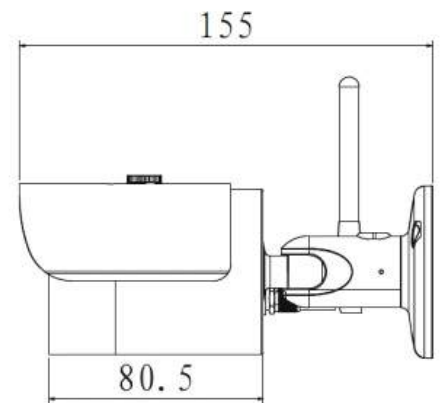

## 2 MP IP Bullet Camera with IR

- 1/2.9" 2 Megapixel progressive scan CMOS
- H.264+ & H.264 dual-stream encoding
- Maximum 25/30fps at 1080P (1920× 1080)
- DWDR, Day/Night (ICR), AWB, AGC, BLC
- Multiple network monitoring: Web viewer, STORM VMS
- 2.8mm fixed lens
- Maximum length of IR LEDs: 30m
- IP67, PoE
- Outdoor / Indoor
- Supports corridor mode

## Dimensions(mm)

## Product Specifications

Auxiliary Interface	
Memory Slot	N/A
RS485	N/A
Alarm	N/A
PIR Sensor Range	N/A
General	
Power Supply	DC12V, PoE (802.3af)
Power Consumption	Less than 6.4W
Working Environment	-30°C to +60°C and less than 95% RH
Ingress Protection	IP67
Vandal Resistance	N/A
Dimensions	Φ70mm×164.7mm
Weight	0.44 Kg