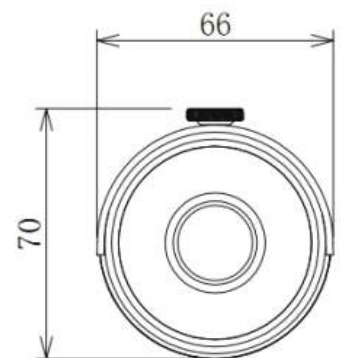

## 2 MP IP Bullet Camera with IR

- 1/2.9" 2 Megapixel progressive scan CMOS
- H.264+ & H.264 dual-stream encoding
- Maximum 25/30fps at 1080P (1920× 1080)
- DWDR, Day/Night (ICR), AWB, AGC, BLC
- Multiple network monitoring: Web viewer, STORM VMS
- 2.8mm fixed lens
- Maximum length of IR LEDs: 30m
- IP67, PoE
- Outdoor / Indoor
- Supports corridor mode

## Dimensions(mm)

## Product Specifications

Auxiliary Interface	
Memory Slot	N/A
RS485	N/A
Alarm	N/A
PIR Sensor Range	N/A
General	
Power Supply	DC12V, PoE (802.3af)
Power Consumption	Less than 6.4W
Working Environment	-30°C to +60°C and less than 95% RH
Ingress Protection	IP67
Vandal Resistance	N/A
Dimensions	Φ70mm×164.7mm
Weight	0.44 Kg