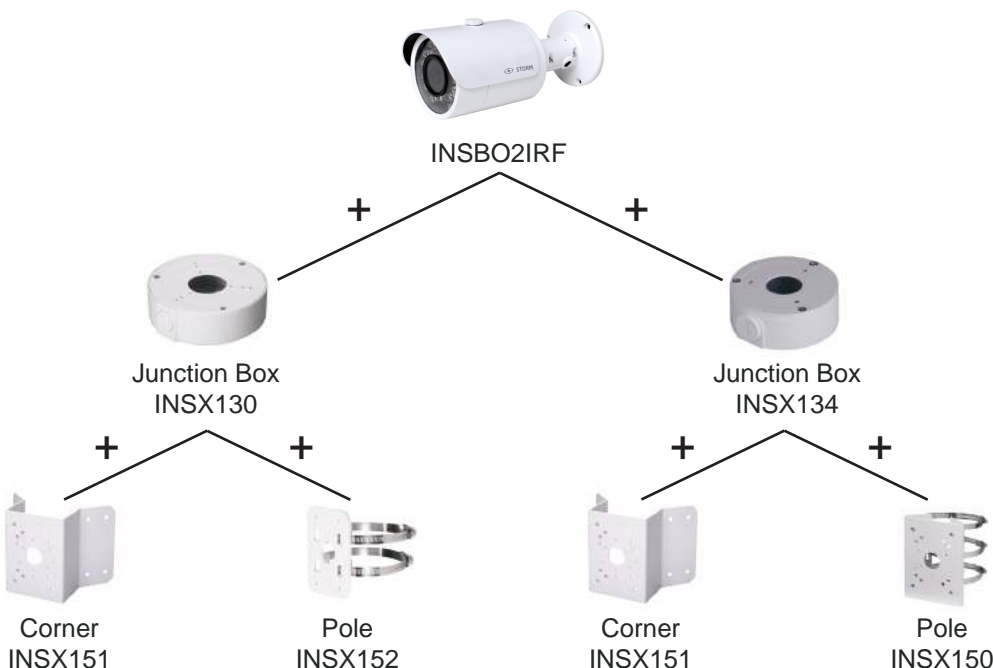

Popular Mounting Solutions