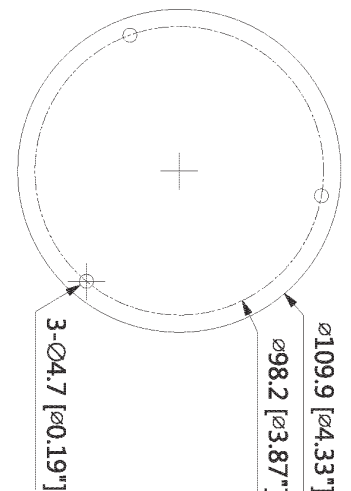

#### Power Supply:

- SW1205-4CB
- SW1205-8CB
- SW1210-8CB
- SW1210-16CB

### Dimensions (mm)

Camera	
Image Sensor	1/2.7" 2 megapixels CMOS
Effective Pixels	1920 (H)× 1080 (V)
Electronic Shutter	PAL: 1/25 - 1/100000s NTSC: 1/30 - 1/100000s
Video Frame Rate	25/30fps at 1080P, 25/30/50/60fps at 720P
Minimum Illumination	0.02 Lux/ F2.0, 0 Lux with IR on
Video Output	1 channel BNC high definition HDCVI video output; can be modified to CVBS, HDTV I or AHD video output by using the INSXUFC Universal Format Converter
Camera Features	
Maximum IR LEDs Length	30m, Smart IR
Day/Night	Auto (ICR) / Manual
Backlight Compensation	BLC / HLC / DWDR
Noise Reduction	2D
Lens	
Focal length	2.8mm
Viewing Angle	H: 115.6°
Lens Type	Fixed lens / Fixed iris
Pan/ Tilt/ Rotate	Pan: 0° - 355° Tilt: 0° - 65° Rotate: 0° - 355°
General	
Power Supply	12V DC ±25%
Power Consumption	Maximum 2.8W (12V DC with IR on)
Working Environment	-40°C to 60°C (-40°F to 140°F) / Less than 90% RH
Ingress Protection	IP67 & IK10
Dimensions	109.9mm × 81.0mm (4.33" × 3.19")
Weight	0.31kg (0.41kg with package)
Material	Aluminium