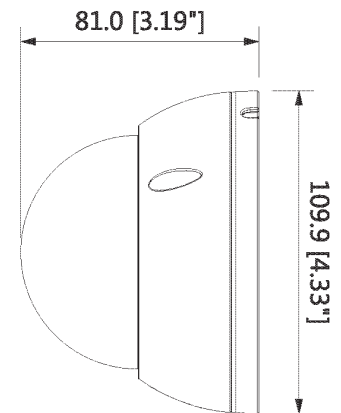

### Dimensions (mm)

Camera	
Image Sensor	1/2.7" 2 megapixels CMOS
Effective Pixels	1920 (H)× 1080 (V)
Electronic Shutter	PAL: 1/25 - 1/100000s NTSC: 1/30 - 1/100000s
Video Frame Rate	25/30fps at 1080P, 25/30/50/60fps at 720P
Minimum Illumination	0.02 Lux/ F2.0, 0 Lux with IR on
Video Output	1 channel BNC high definition HDCVI video output; can be modified to CVBS, HDTV I or AHD video output by using the INSXUFC Universal Format Converter
Camera Features	
Maximum IR LEDs Length	30m, Smart IR
Day/Night	Auto (ICR) / Manual
Backlight Compensation	BLC / HLC / DWDR
Noise Reduction	2D
Lens	
Focal length	2.8mm
Viewing Angle	H: 115.6°
Lens Type	Fixed lens / Fixed iris
Pan/ Tilt/ Rotate	Pan: 0° - 355° Tilt: 0° - 65° Rotate: 0° - 355°
General	
Power Supply	12V DC ±25%
Power Consumption	Maximum 2.8W (12V DC with IR on)
Working Environment	-40°C to 60°C (-40°F to 140°F) / Less than 90% RH
Ingress Protection	IP67 & IK10
Dimensions	109.9mm × 81.0mm (4.33" × 3.19")
Weight	0.31kg (0.41kg with package)
Material	Aluminium