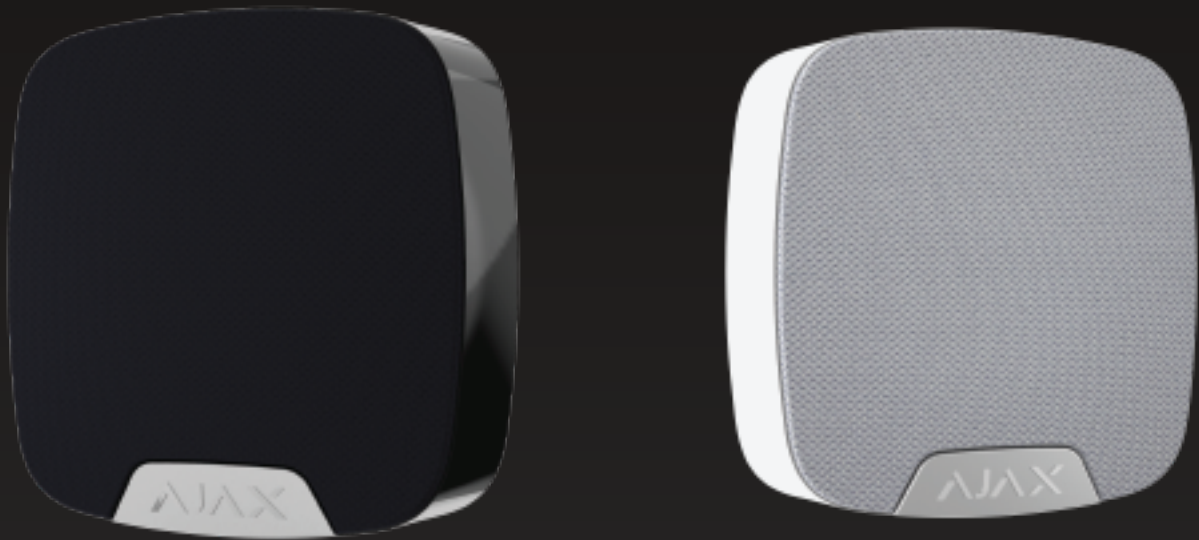

Pro-grade wireless security system
for ultimate protection

Specification Sheet

HomeSiren

Wireless indoor siren

Learn more
www.inaxsys.com

AJ-H-Siren-W/B

Wireless indoor siren that loudly notifies of an alarm during detector activation. It is installed indoors to warn of danger or deter intruders.

- Authentication to prevent forgery
- Jamming detection and communication channels encryption
- Tampering alarm

Indicates armed/disarmed state by means of a built-in LED	An external LED is connected to the siren, if necessary	Customizable sound level and alarm length during detector activation
---	---	--

Principle of operation

The device notifies of detector activation with an audible alarm. Sound level and alarm length are set in the mobile application.

Features

Connector for external LED is available. It can be mounted outside your apartment or office to monitor the security system status.

Tech specs

Classification	Radio channel security sounder
Type of detector	Wireless
Installation method	Indoors
Compatibility	Operates only with Hub , Hub Plus and ReX
Type of notification	Sound
Connector for external LED	Available
Sound volume level	Adjustable, 81–105 dB at a distance of 1 m
Alarm length	Adjustable, 3–180 s