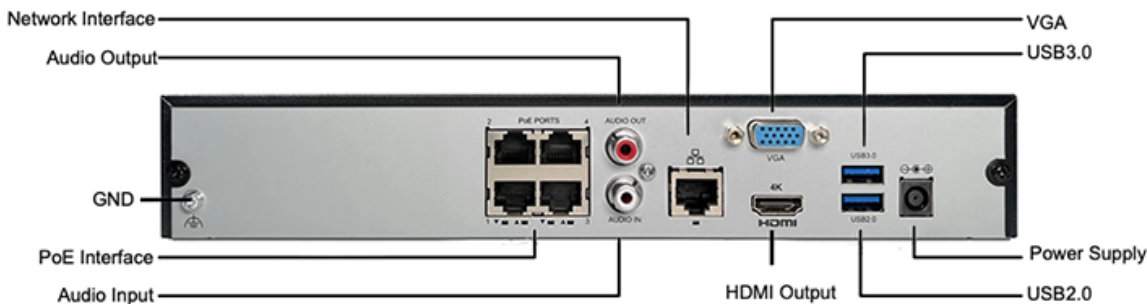

Rear Panel

*Design and specifications are subjects to change without notice.