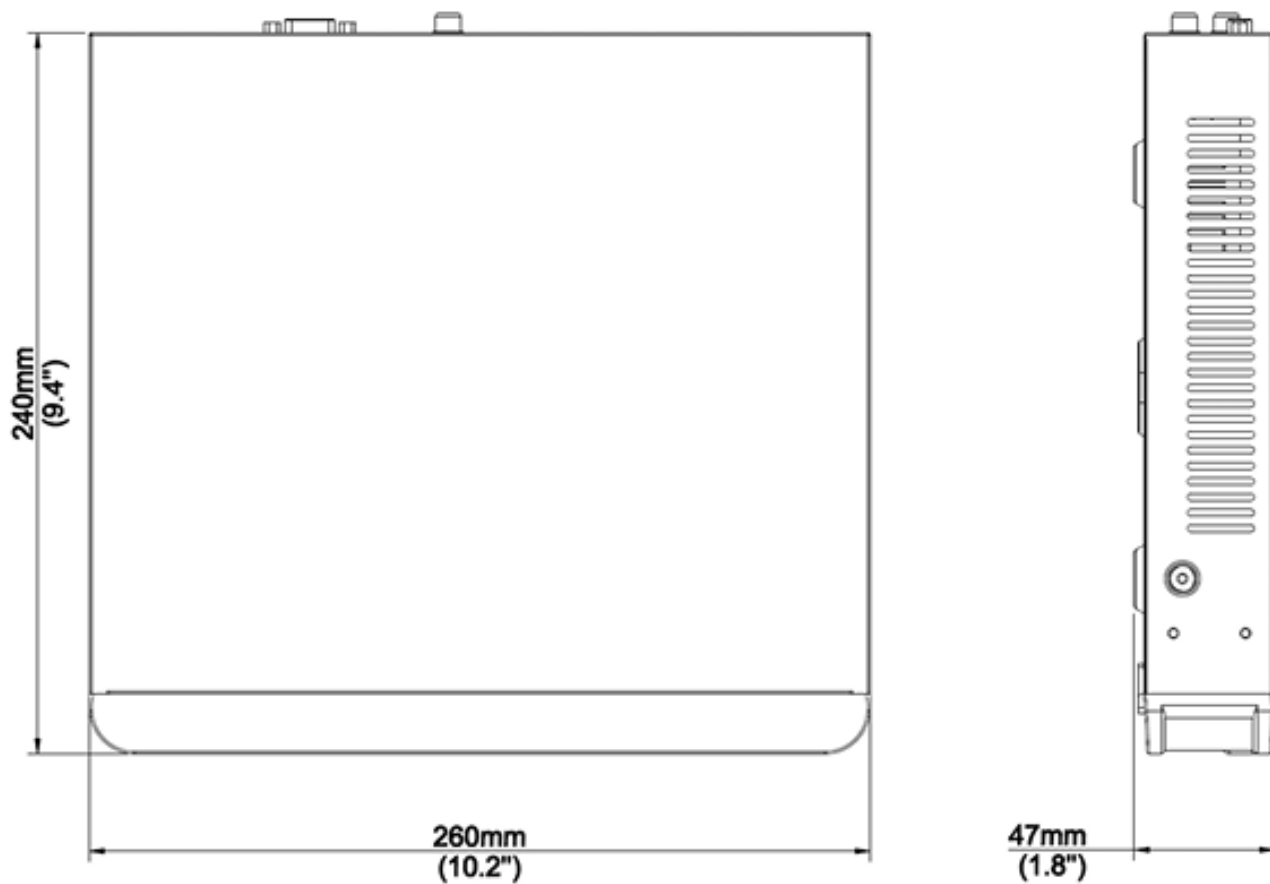

*Design and specifications are subjects to change without notice.

INLG8814KN

8-Channel 4K NVR

Product Specifications

Alarm	
General Alarm	Defocus Detection, Scene Change Detection, Object Left Behind, Object Removed, Auto Tracking, Motion Detection, Tampering, Human Body Detection, Video Loss, Alarm Input, Audio Detection
Alert Alarm	IP Conflict, Network Disconnected, Disk Offline, Disk Abnormal, Illegal Access, Hard Disk Space Low, Hard Disk Full, Recording/Snapshot Abnormal
GUI Language	
GUI Language	38 languages: Simplified Chinese, Traditional Chinese, English, Vietnamese, Thai, Turkish, Spanish (Latin America), Portuguese (Brazil), Spanish, Portuguese, French, German, Italian, Dutch, Polish, Czech, Hungarian, Slovak, Russian, Hebrew, Arabic, Ukrainian, Estonian, Bulgarian, Greek, Romanian, Danish, Swedish, Norwegian, Finnish, Croatian, Slovenia, Serbia, Korean, Japanese, Latvian, Lithuanian, Persian
Hard Disk	
SATA	1 SATA Interface
Capacity	Up to 10TB for each HDD (The maximum HDD capacity varies with environment temperature and hard disk size)
External Interface	
Ethernet	1 RJ45 10M/100M self-adaptive Ethernet Interface
USB	Rear panel: 1 x USB3.0, 1 x USB2.0
Power Supply	DC 52V/1.8A
PoE	
Ethernet	8 RJ45 10M/100M self-adaptive Ethernet Interface
Max Power	Max 30W for single port, Max 75W in total
Supported Standard	IEEE 802.3at, IEEE 802.3af
Working Environment	
Working Temperature	-10 °C ~ 55 °C (14 °F ~ 131 °F)
Working Humidity	≤ 90% RH (non-condensing)
Power Consumption	Less than 9.0W
Dimensions	
Weight	Without HDD : Less than 2.43lb / 1.1kg
Dimensions	260mm × 240mm × 47mm / 10.2" × 9.4" × 1.9"
Certification	
Certification	CE, FCC, UL, RoHS, WEEE
CE	EN 55032, EN 61000-3-3, EN IEC 61000-3-2, EN 55035
FCC	Part15, Subpart B

*Design and specifications are subjects to change without notice.

INLG8814KN

8-Channel 4K NVR

Product Specifications

Dimensions

*Design and specifications are subjects to change without notice.