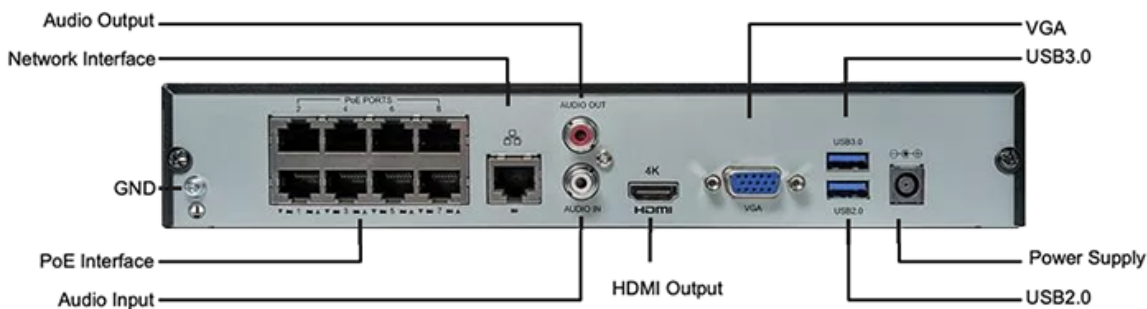

INLG8814KN

8-Channel 4K NVR

- Supports H.265+ / H.265 / H.264 compression
- 8-Channel input
- Up to 8 Megapixels resolution recording
- HDMI and VGA simultaneous output
- 1 SATA HDD, Up to 8TB HDD
- Supports cloud upgrade
- Plug & Play with easy 8-port PoE

Rear Panel

*Design and specifications are subjects to change without notice.

INLG8814KN

8-Channel 4K NVR

Product Specifications

Decoding	
Format	H.265+ / H.265 / H.264
Capability	2 x 4k@30 / 3 x 5MP@30 / 4 x 4MP@30 / 5 x 3MP@30 / 8 x 1080P@30
Audio Compression	G.711A, G.711U
Network	
Incoming Bandwidth	80Mbps
Outgoing Bandwidth	64Mbps
Remote Users	128
Protocols	TCP/IP, P2P, UPnP, NTP, DHCP, PPPoE, HTTP, HTTPS, DNS, DDNS, SNMP, SMTP, RTSP
Browser	Windows: IE (IE10/11), Firefox (version 52.0 and above), Chrome (version 45 and above), Edge (version 79 and above)
Video/Audio Output	
HDMI/VGA Output	HDMI: 4K(3840x2160)/30Hz, 1920x1080/60Hz, 1920x1080/50Hz, 1600x1200/60Hz, 1280x1024/60Hz, 1280x720/60Hz, 1024x768/60Hz
	VGA: 1920x1080/60Hz, 1920x1080/50Hz, 1600x1200/60Hz, 1280x1024/60Hz, 1280x720/60Hz, 1024x768/60Hz
RCA Audio Output	1-Channel
Liveview Display	1/4/6/8/9
Corridor Mode Screen	3/4/5/7/9
Video/Audio Input	
IP Video Input	8-Channel
RCA Audio Input	1-Channel
Two-way Audio	
Two-way Audio	1-Channel, RCA
Snapshot	
FTP/Schedule/Event Snapshot	4-Channel snapshot, up to D1 resolution
Recording	
Resolution	8MP/6MP/5MP/4MP/3MP/1080P/960P/720P/D1/2CIF/CIF
Synchronous Playback in Local	8-Channel
Smart	
VCA Detection by IPC	Face Detection, People Counting (People Flow Counting, Crowd Density Monitoring), SIP (Intrusion Detection, Cross Line Detection, Enter Area, Leave Area), Ultra Motion Detection(UMD)
VCA Search	Motor Vehicle Search, Non-Motor Vehicle Search, Human Body Search, General Search, People Counting Report
Smart by IPC	8-Channel : Face Detection, SIP, UMD