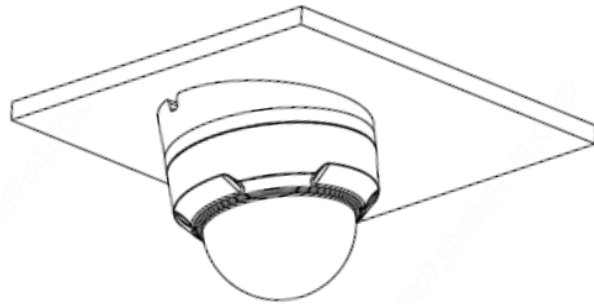

8MP AI ChromaView Fixed
Turret Network Camera

Product Specifications

Junction Mount

XLGJB03-G

Wall Mount

XLGJB07WM03-G + XLGUP06

Pendent Mount

XLGCM24 + XLGJB03-G

Pole Mount

XLGJB07WM03-G + XLGUP06

Tilted Mount

XLGUM06-D

*Design and specifications are subjects to change without notice.