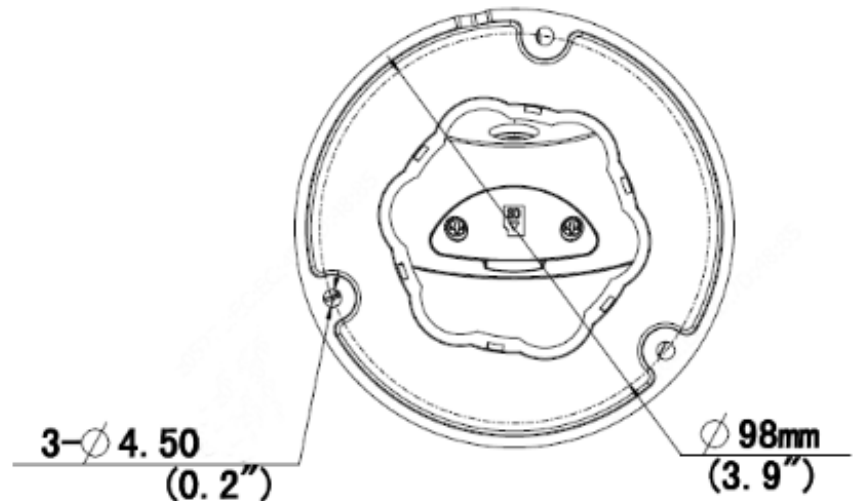

*Design and specifications are subjects to change without notice.

INLGTO4KIRWNCF

8MP AI ChromaView Fixed Turret Network Camera

Product Specifications

Network	
Protocols	IPv4, IPv6, IGMP, ICMP, ARP, TCP, UDP, DHCP, PPPoE, RTP, RTSP, RTCP, DNS, DDNS, NTP, FTP, UPnP, HTTP, HTTPS, SMTP, 802.1x, SNMP, QoS, RTMP, SSL/TLS, SSH
Compatibility	ONVIF (Profile S, Profile G, Profile T), API, SDK
User/Host	Up to 32 users. 2 user levels: administrator and common user
Security	Password protection, strong password, HTTPS encryption, Export operation logs, basic and digest authentication for RTSP, digest authentication for HTTP, TLS 1.2, WSSE and digest authentication for ONVIF
Management software	LEGEND VMS, ARKIV
Web Browser	Plug-in required live view: IE 10 and above, Chrome 45 and above, Firefox 52 and above, Edge 79 and above
	Plug-in free live view: Chrome 57.0 and above, Firefox 58.0 and above, Edge 16 and above
Certifications	
EMC	CE-EMC (EN 55032: 2015+A1:2020, EN 61000-3-3: 2013+A1: 2019, EN IEC 61000-3-2: 2019+A1: 2021, EN 55035: 2017+A11:2020) FCC (FCC CFR 47 part 15 B, ANSI C63.4-2014)
Safety	CE LVD (EN 62368-1:2014+A11:2017) CB (IEC 62368-1:2014) UL (UL 62368-1, 2nd Ed., Issue Date: 2014-12-01)
Environment	CE-RoHS (2011/65/EU; (EU)2015/863); WEEE (2012/19/EU); Reach (Regulation (EC) No 1907/2006)
Protection	IP67 (IEC 60529:1989+AMD1:1999+AMD2:2013) 4KV (Surge Protection)
General	
Power	DC 12V±25%, PoE (IEEE 802.3af)
Power Consumption	Less than 8.0W
Power Interface	Ø 5.5mm coaxial power plug
Dimensions (Ø x H)	Ø111 x 95mm (Ø4.4" x 3.7")
Weight	0.97lb/0.44kg
Material	Metal + Plastic
Working Environment	-30°C ~ 60°C (-22°F ~ 140°F), Humidity: ≤95% RH (non-condensing)

XLGUP06
Pole Mount

VUSD256G
Micro SD Card

XLGUM06-D
Incline Mount

XLGCM24
Ceiling Mount

XLGSE24
Pendant Mount

XLGSE24-A
Pendant Mount

*Design and specifications are subjects to change without notice.

INLGTO4KIRWNCF