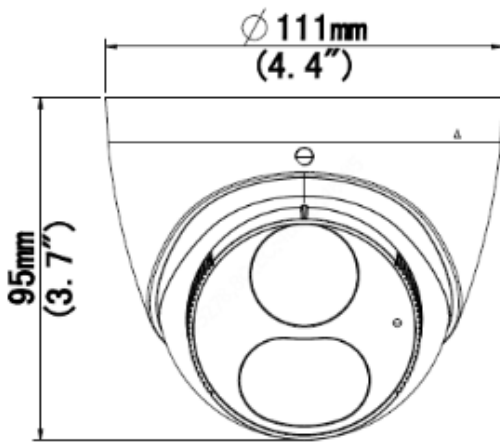

*Design and specifications are subjects to change without notice.

INLGTO4KIRWNCF

8MP AI ChromaView Fixed Turret Network Camera

Product Specifications

Network	
Protocols	IPv4, IPv6, IGMP, ICMP, ARP, TCP, UDP, DHCP, PPPoE, RTP, RTSP, RTCP, DNS, DDNS, NTP, FTP, UPnP, HTTP, HTTPS, SMTP, 802.1x, SNMP, QoS, RTMP, SSL/TLS, SSH
Compatibility	ONVIF (Profile S, Profile G, Profile T), API, SDK
User/Host	Up to 32 users. 2 user levels: administrator and common user
Security	Password protection, strong password, HTTPS encryption, Export operation logs, basic and digest authentication for RTSP, digest authentication for HTTP, TLS 1.2, WSSE and digest authentication for ONVIF
Management software	LEGEND VMS, ARKIV
Web Browser	Plug-in required live view: IE 10 and above, Chrome 45 and above, Firefox 52 and above, Edge 79 and above
	Plug-in free live view: Chrome 57.0 and above, Firefox 58.0 and above, Edge 16 and above
Certifications	
EMC	CE-EMC (EN 55032: 2015+A1:2020, EN 61000-3-3: 2013+A1: 2019, EN IEC 61000-3-2: 2019+A1: 2021, EN 55035: 2017+A11:2020) FCC (FCC CFR 47 part 15 B, ANSI C63.4-2014)
Safety	CE LVD (EN 62368-1:2014+A11:2017) CB (IEC 62368-1:2014) UL (UL 62368-1, 2nd Ed., Issue Date: 2014-12-01)
Environment	CE-RoHS (2011/65/EU; (EU)2015/863); WEEE (2012/19/EU); Reach (Regulation (EC) No 1907/2006)
Protection	IP67 (IEC 60529:1989+AMD1:1999+AMD2:2013) 4KV (Surge Protection)
General	
Power	DC 12V±25%, PoE (IEEE 802.3af)
Power Consumption	Less than 8.0W
Power Interface	Ø 5.5mm coaxial power plug
Dimensions (Ø x H)	Ø111 x 95mm (Ø4.4" x 3.7")
Weight	0.97lb/0.44kg
Material	Metal + Plastic
Working Environment	-30°C ~ 60°C (-22°F ~ 140°F), Humidity: ≤95% RH (non-condensing)

XLGUP06
Pole Mount

VUSD256G
Micro SD Card

XLGUM06-D
Incline Mount

XLGCM24
Ceiling Mount

XLGSE24
Pendant Mount

XLGSE24-A
Pendant Mount

*Design and specifications are subjects to change without notice.

INLGTO4KIRWNCF