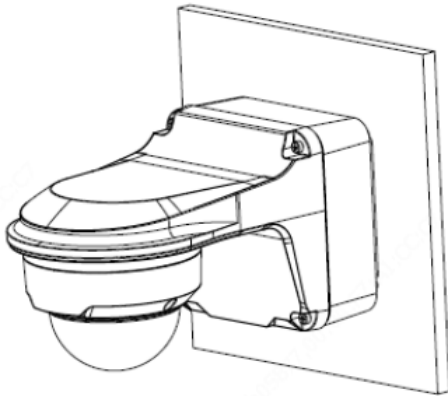

XLGUP06
Pole Mount

VUSD256G
Micro SD Card

XLGUM06-D
Incline Mount

XLGCM24
Ceiling Mount

XLGSE24
Pendant Mount

XLGSE24-A
Pendant Mount

*Design and specifications are subjects to change without notice.

INLGTO4KIRWNCF

8MP AI ChromaView Fixed
Turret Network Camera

Product Specifications

Junction Mount

XLGJB03-G

Wall Mount

XLGJB07WM03-G + XLGUP06

Pendent Mount

XLGCM24 + XLGJB03-G

Pole Mount

XLGJB07WM03-G + XLGUP06

Tilted Mount

XLGUM06-D

*Design and specifications are subjects to change without notice.