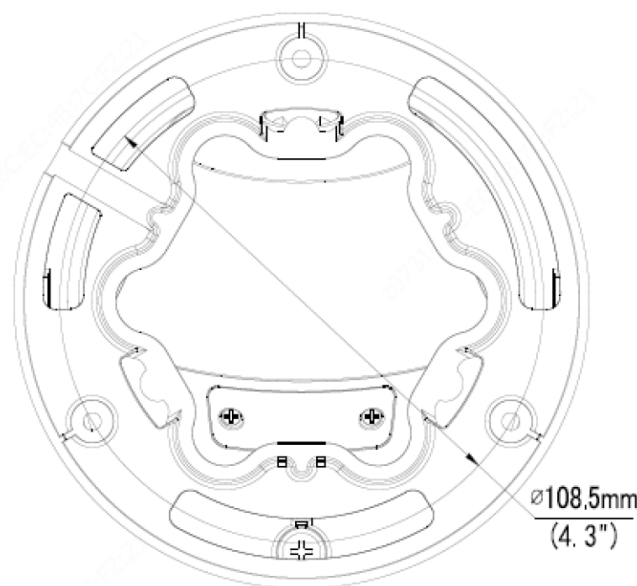

*Design and specifications are subjects to change without notice.

INLGTO5IRWA

5.1MP Intelligent Lite ChromaView IR Varifocal Turret Network Camera

Product Specifications

Network	
Protocols	IPv4, IPv6, IGMP, ICMP, ARP, TCP, UDP, DHCP, PPPoE, RTP, RTSP, RTCP, DNS, DDNS, NTP, FTP, UPnP, HTTP, HTTPS, SMTP, 802.1x, SNMP, QoS, RTMP, SSL/TLS, SSH
Compatibility	ONVIF (Profile S, Profile G, Profile T), API, SDK
User/Host	Up to 32 users. 2 user levels: administrator and common user
Security	Password protection, strong password, HTTPS encryption, Export operation logs, basic and digest authentication for RTSP, digest authentication for HTTP, TLS 1.2, WSSE and digest authentication for ONVIF
Management software	LEGEND VMS, ARKIV
Web Browser	Plug-in required live view: IE 10 and above, Chrome 45 and above, Firefox 52 and above, Edge 79 and above
	Plug-in free live view: Chrome 57.0 and above, Firefox 58.0 and above, Edge 16 and above
Certifications	
EMC	CE-EMC (EN 55032: 2015+A1:2020, EN 61000-3-3: 2013+A1: 2019, EN IEC 61000-3-2: 2019+A1: 2021, EN 55035: 2017+A11:2020) FCC (FCC CFR 47 part 15 B, ANSI C63.4-2014)
Safety	CE LVD (EN 62368-1:2014+A11:2017) CB (IEC 62368-1:2014) UL (UL 62368-1, 2nd Ed., Issue Date: 2014-12-01)
Environment	CE-RoHS (2011/65/EU; (EU)2015/863); WEEE (2012/19/EU); Reach (Regulation (EC) No 1907/2006)
Protection	IP67 (IEC 60529:1989+AMD1:1999+AMD2:2013) IK10 (IEC 62262:2002) 6KV (Surge Protection)
General	
Power	DC 12V±25%, PoE (IEEE 802.3af)
Power Consumption	Less than 7.0W
Power Interface	Ø 5.5mm coaxial power plug
Dimensions (Ø x H)	Ø129 x 110mm (Ø5.1" x 4.3")
Weight	1.52lb / 0.70kg
Material	Metal
Working Environment	-30°C ~ 60°C (-22°F ~ 140°F), Humidity: ≤95% RH (non-condensing)
Reset Button	Support

XLGWM03-B
Wall Mount

XLGUP06
Pole Mount

XLGCM24
Ceiling Mount

XLGSE24
Pendant Mount

XLGSE24-A
Pendant Mount

VUSD256G
Micro SD Card

*Design and specifications are subjects to change without notice.

INLGT05IRWA