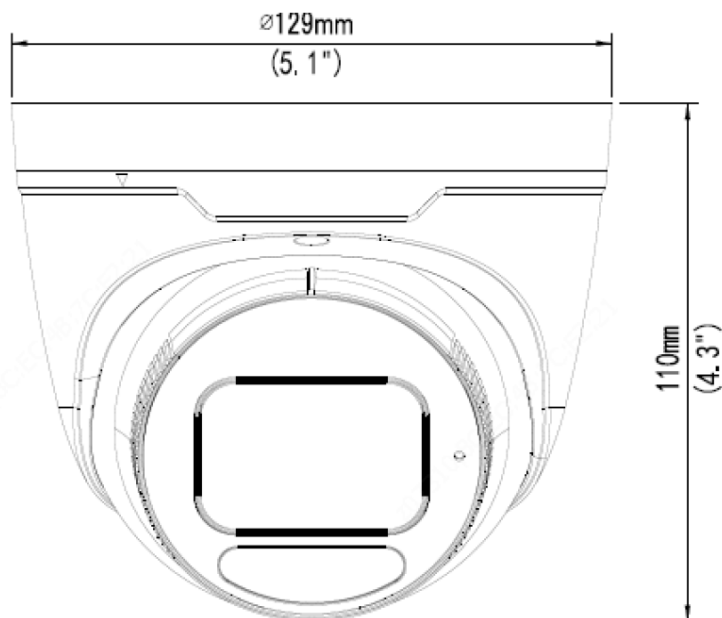

*Design and specifications are subjects to change without notice.

INLGTO5IRWA

5.1MP Intelligent Lite ChromaView IR Varifocal Turret Network Camera

Product Specifications

Network	
Protocols	IPv4, IPv6, IGMP, ICMP, ARP, TCP, UDP, DHCP, PPPoE, RTP, RTSP, RTCP, DNS, DDNS, NTP, FTP, UPnP, HTTP, HTTPS, SMTP, 802.1x, SNMP, QoS, RTMP, SSL/TLS, SSH
Compatibility	ONVIF (Profile S, Profile G, Profile T), API, SDK
User/Host	Up to 32 users. 2 user levels: administrator and common user
Security	Password protection, strong password, HTTPS encryption, Export operation logs, basic and digest authentication for RTSP, digest authentication for HTTP, TLS 1.2, WSSE and digest authentication for ONVIF
Management software	LEGEND VMS, ARKIV
Web Browser	Plug-in required live view: IE 10 and above, Chrome 45 and above, Firefox 52 and above, Edge 79 and above
	Plug-in free live view: Chrome 57.0 and above, Firefox 58.0 and above, Edge 16 and above
Certifications	
EMC	CE-EMC (EN 55032: 2015+A1:2020, EN 61000-3-3: 2013+A1: 2019, EN IEC 61000-3-2: 2019+A1: 2021, EN 55035: 2017+A11:2020) FCC (FCC CFR 47 part 15 B, ANSI C63.4-2014)
Safety	CE LVD (EN 62368-1:2014+A11:2017) CB (IEC 62368-1:2014) UL (UL 62368-1, 2nd Ed., Issue Date: 2014-12-01)
Environment	CE-RoHS (2011/65/EU; (EU)2015/863); WEEE (2012/19/EU); Reach (Regulation (EC) No 1907/2006)
Protection	IP67 (IEC 60529:1989+AMD1:1999+AMD2:2013) IK10 (IEC 62262:2002) 6KV (Surge Protection)
General	
Power	DC 12V±25%, PoE (IEEE 802.3af)
Power Consumption	Less than 7.0W
Power Interface	Ø 5.5mm coaxial power plug
Dimensions (Ø x H)	Ø129 x 110mm (Ø5.1" x 4.3")
Weight	1.52lb / 0.70kg
Material	Metal
Working Environment	-30°C ~ 60°C (-22°F ~ 140°F), Humidity: ≤95% RH (non-condensing)
Reset Button	Support

XLGWM03-B
Wall Mount

XLGUP06
Pole Mount

XLGCM24
Ceiling Mount

XLGSE24
Pendant Mount

XLGSE24-A
Pendant Mount

VUSD256G
Micro SD Card

*Design and specifications are subjects to change without notice.

INLGT05IRWA