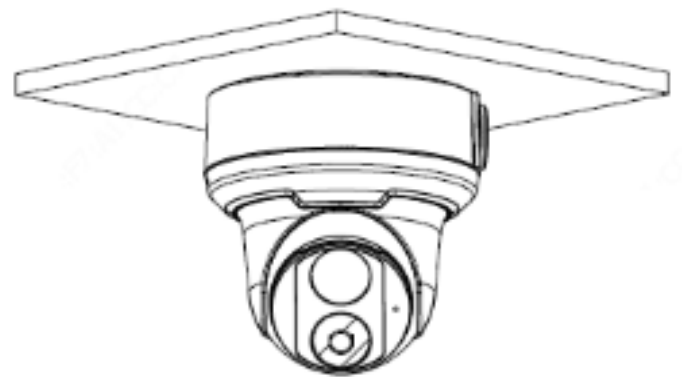

5.1MP Intelligent Lite ChromaView
IR Varifocal Turret Network Camera

Product Specifications

Pole Mount

XLGJB07WM03-G + XLGUP06

Pendent Mount

XLGCM24 + XLGJB03-H

Junction Mount

XLGJB03-H