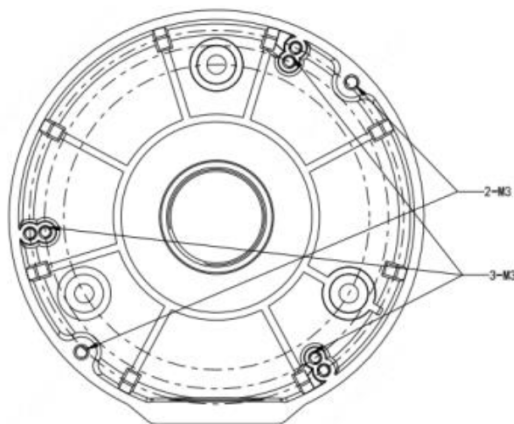

## Bracket

Application	Junction Box
Dimensions	Ø 108.6 × 36mm / Ø 4.28" × 1.42"
Weight	0.44 lb / 0.2 kg
Material	Aluminum Alloy

\*Design and specifications are subjects to change without notice.