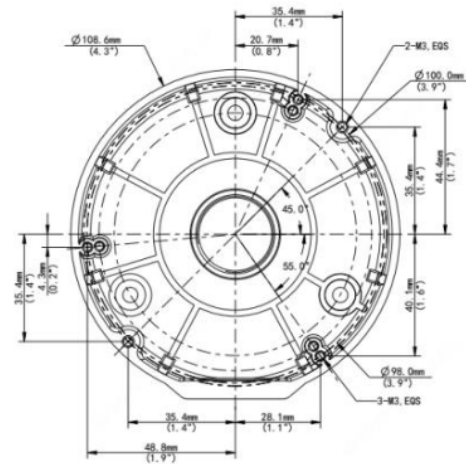

## Bracket

Application	Junction Box
Dimensions	Ø 108.6 × 36mm / Ø 4.28" × 1.42"
Weight	0.44 lb / 0.2 kg
Material	Aluminum Alloy

\*Design and specifications are subjects to change without notice.