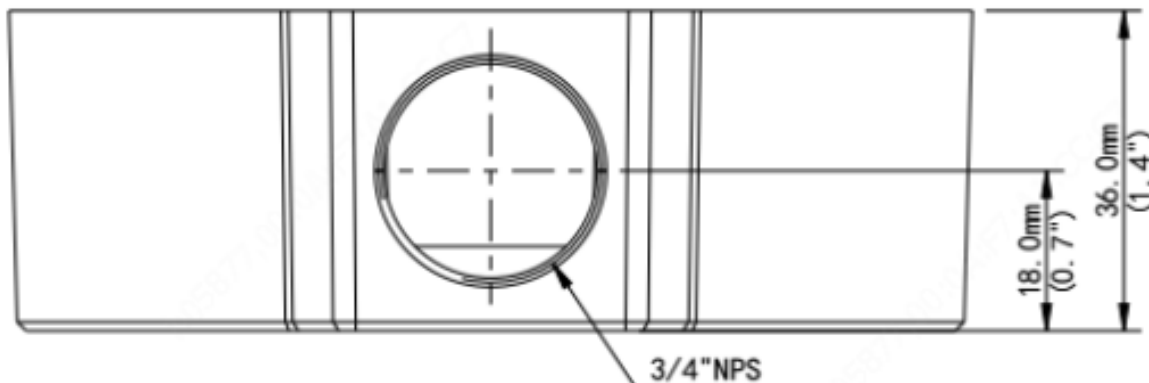

# XLGJB03-G-BK

Black Junction Box

## Bracket

Application	Junction Box
Dimensions	Ø 108.6 × 36mm / Ø 4.28" × 1.42"
Weight	0.44 lb / 0.2 kg
Material	Aluminum Alloy

\*Design and specifications are subjects to change without notice.