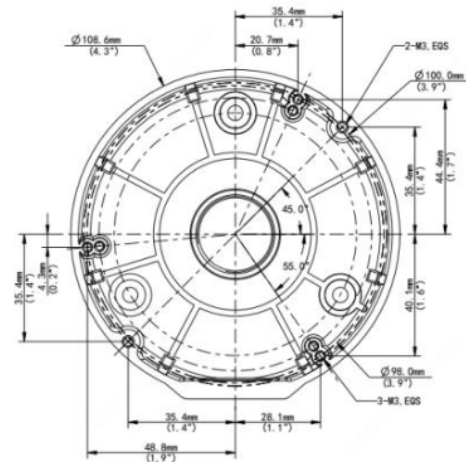

XLGJB03-G

Junction Box

Bracket

Application	Junction Box
Dimensions	Ø 108.6 × 36mm / Ø 4.28" × 1.42"
Weight	0.44 lb / 0.2 kg
Material	Aluminum Alloy

*Design and specifications are subjects to change without notice.