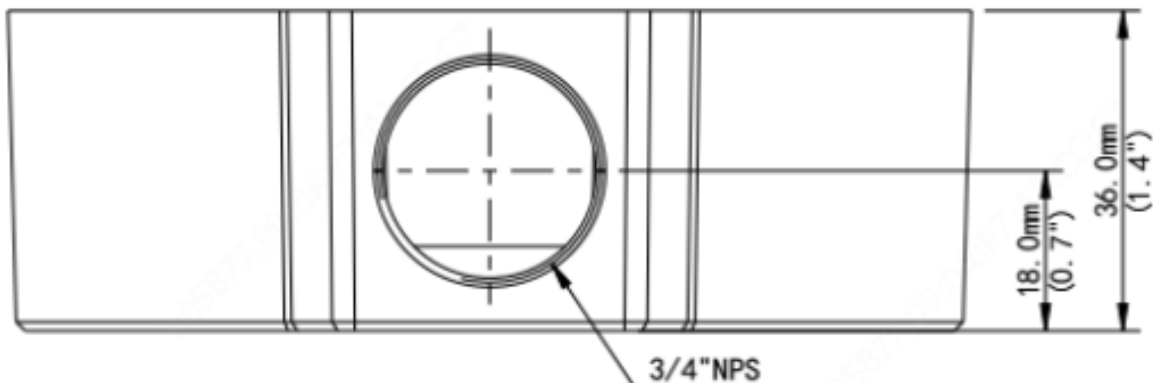

XLGJB03-G

Junction Box

Bracket

Application	Junction Box
Dimensions	Ø 108.6 × 36mm / Ø 4.28" × 1.42"
Weight	0.44 lb / 0.2 kg
Material	Aluminum Alloy

*Design and specifications are subjects to change without notice.