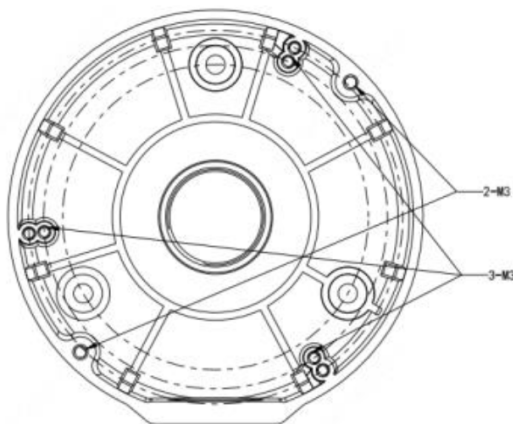

XLGJB03-G

Junction Box

Bracket

Application	Junction Box
Dimensions	Ø 108.6 × 36mm / Ø 4.28" × 1.42"
Weight	0.44 lb / 0.2 kg
Material	Aluminum Alloy

*Design and specifications are subjects to change without notice.