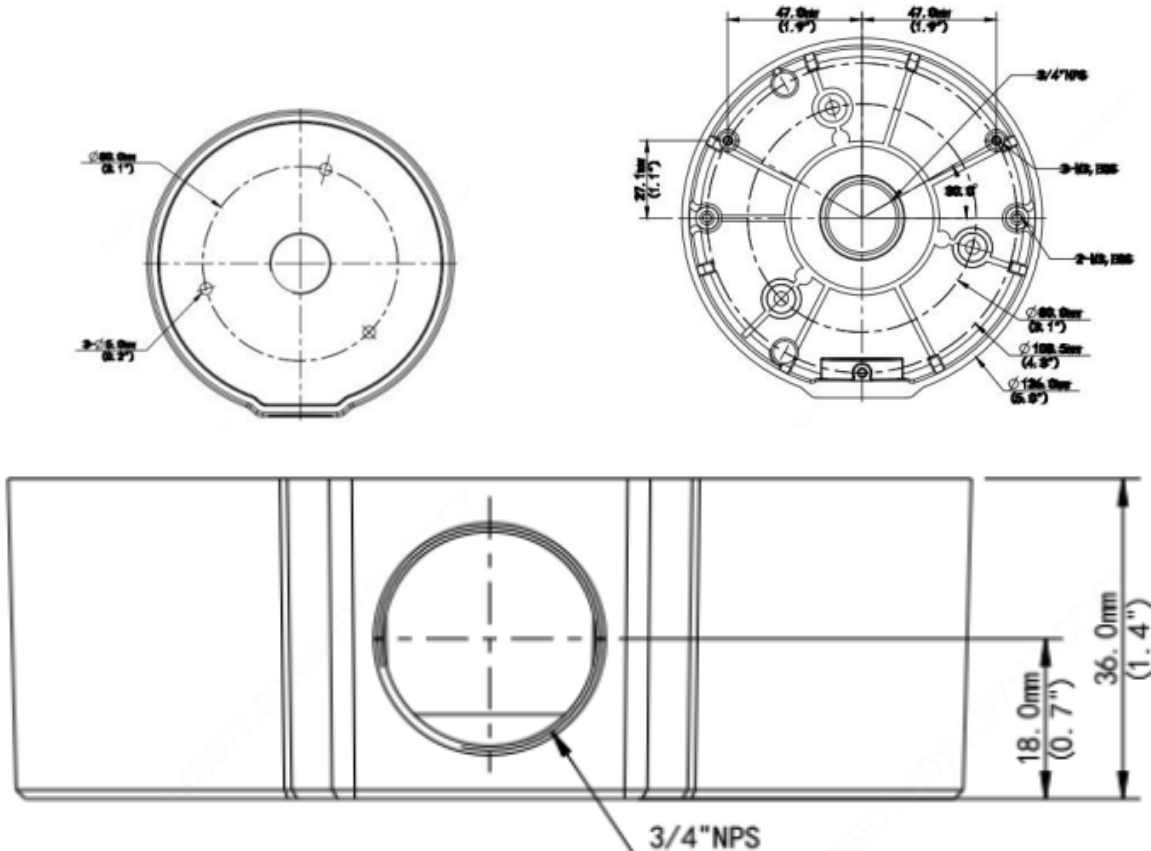

XLGJB03-H

Junction Box

Bracket

Application	Junction Box
Dimensions	Ø 126 × 36mm / Ø 4.96" × 1.42"
Weight	0.53 lb / 0.24 kg
Material	Aluminum Alloy

*Design and specifications are subjects to change without notice.