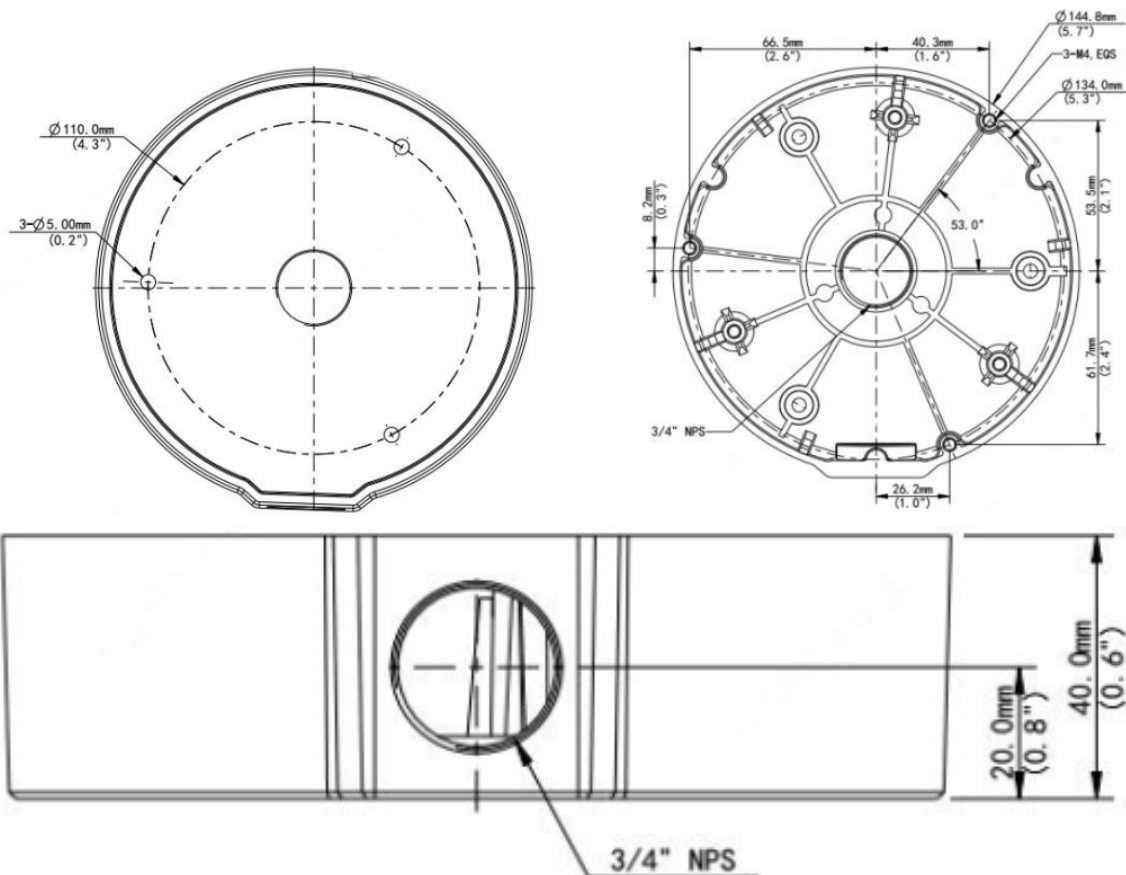

XLGJB04

Junction Box

Bracket

Application	Junction Box for Wall Mount
Dimensions	Φ144.8 x 40mm / Φ5.70" x 1.57"
Weight	0.66 lb / 0.3 kg
Material	Aluminum Alloy

*Design and specifications are subjects to change without notice.