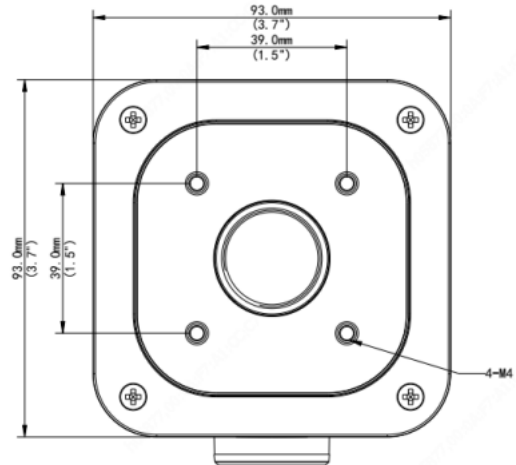

## Junction Box

### Bracket

Application	Junction Box
Dimensions	93 × 93 × 39mm / 3.66" × 3.66" × 1.54"
Weight	0.44 lb / 0.2 kg
Material	Aluminum Alloy

\*Design and specifications are subjects to change without notice.