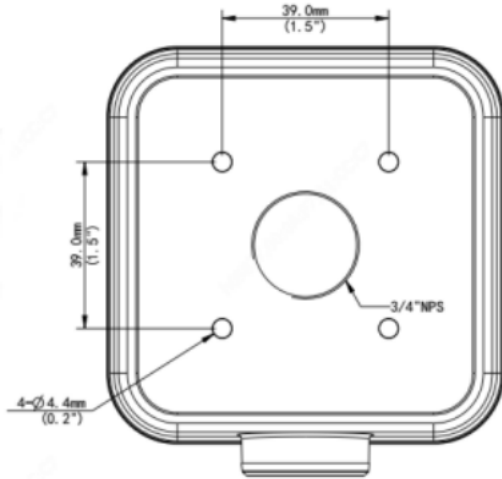

## Junction Box

### Bracket

Application	Junction Box
Dimensions	93 × 93 × 39mm / 3.66" × 3.66" × 1.54"
Weight	0.44 lb / 0.2 kg
Material	Aluminum Alloy

\*Design and specifications are subjects to change without notice.