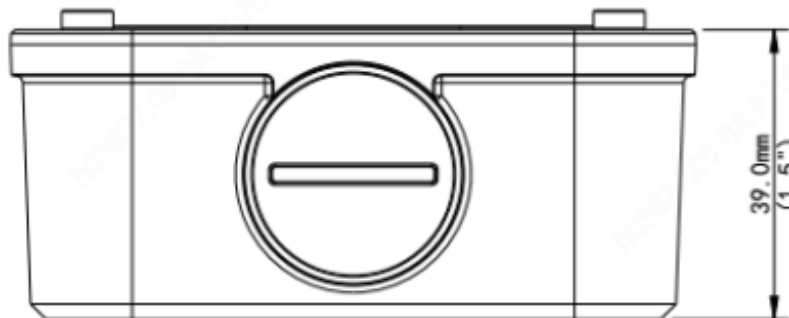

### Bracket

Application	Junction Box
Dimensions	93 × 93 × 39mm / 3.66" × 3.66" × 1.54"
Weight	0.44 lb / 0.2 kg
Material	Aluminum Alloy

\*Design and specifications are subjects to change without notice.