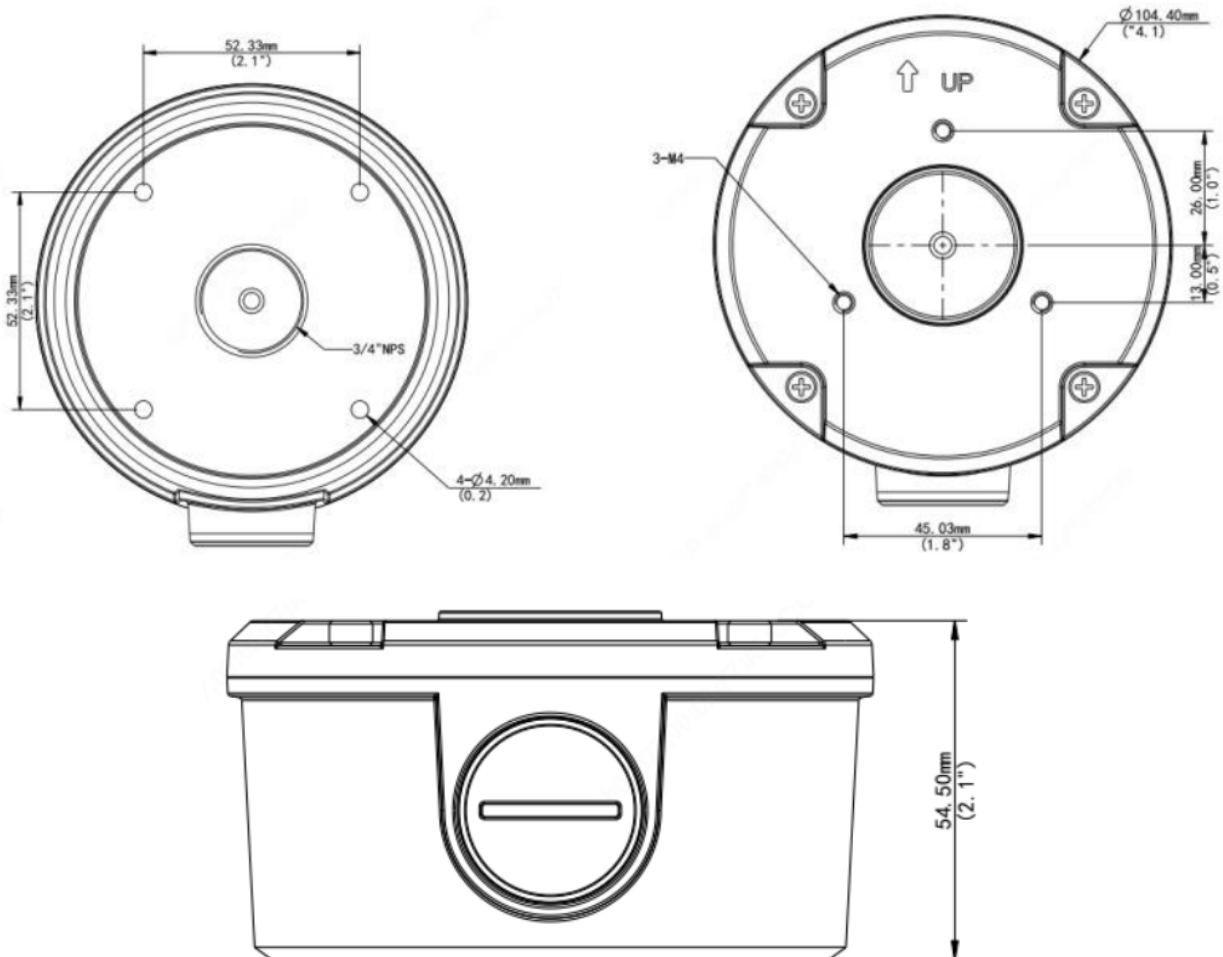

XLGJB05-B

Junction Box

Bracket

Application	Junction Box
Dimensions	Φ104.4 x 54.5mm / Φ 4.11" x 2.15"
Weight	0.79 lb / 0.36 kg
Material	Aluminum Alloy

*Design and specifications are subjects to change without notice.