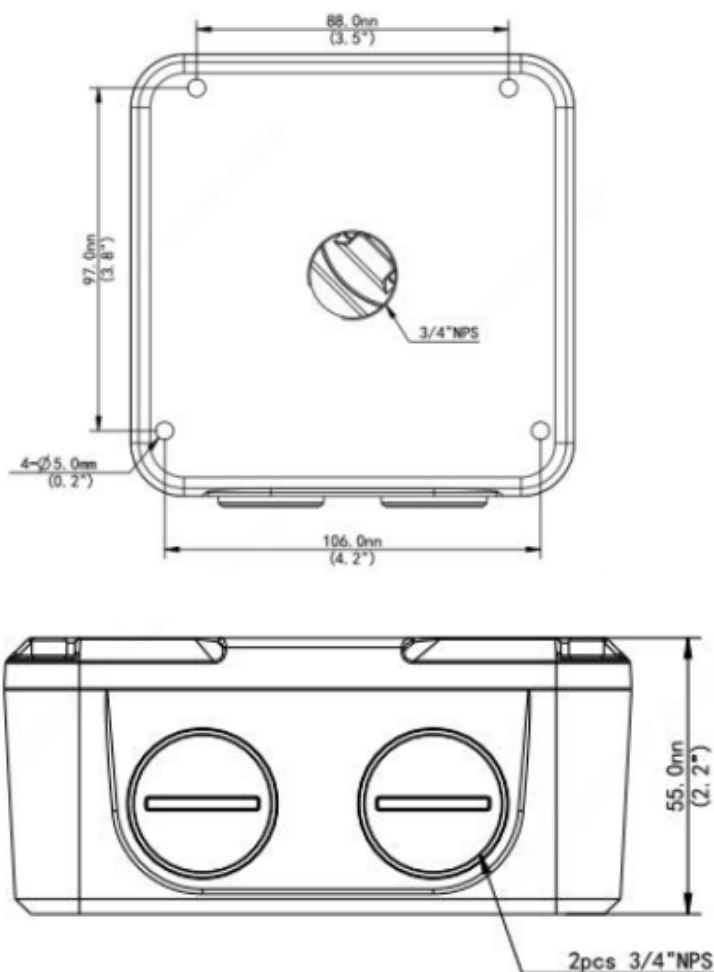

XLGJB07-D

Bullet Junction Box

Bracket

Application	Indoor/Outdoor Junction box
Dimensions	Φ125 x 125 x 55mm / Φ4.92" x 4.92" x 2.17"
Weight	1.65lb / 0.75kg
Material	Aluminum Alloy

*Design and specifications are subjects to change without notice.