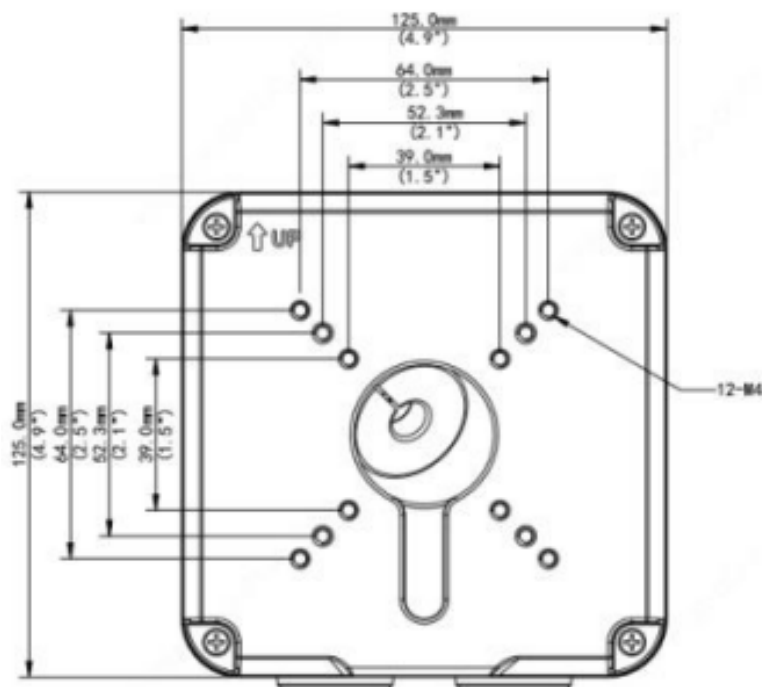

XLGJB07-D

Bullet Junction Box

Bracket

Application	Indoor/Outdoor Junction box
Dimensions	Φ125 x 125 x 55mm / Φ4.92" x 4.92" x 2.17"
Weight	1.65lb / 0.75kg
Material	Aluminum Alloy

*Design and specifications are subjects to change without notice.