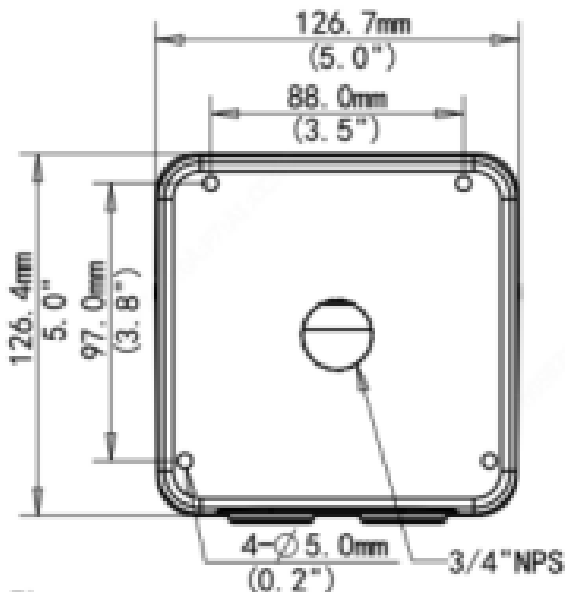

## Wall Mount and Bullet Junction Box

Bracket	
Application	Outdoor Wall Mount
Dimensions	Φ126.7 x 126.4 x 228.4mm / Φ4.99" x 4.98" x 8.99"
Weight	2.2 lb / 1.0 kg
Material	Aluminum Alloy

\*Design and specifications are subjects to change without notice.