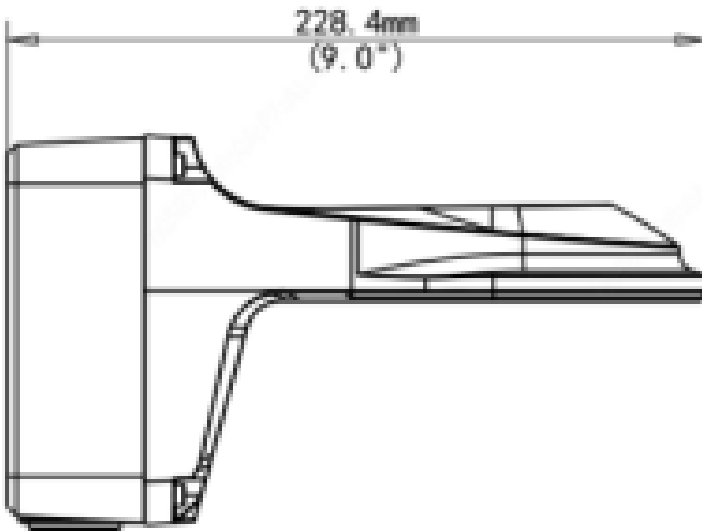

## Wall Mount and Bullet Junction Box

Bracket	
Application	Outdoor Wall Mount
Dimensions	Φ126.7 x 126.4 x 228.4mm / Φ4.99" x 4.98" x 8.99"
Weight	2.2 lb / 1.0 kg
Material	Aluminum Alloy

\*Design and specifications are subjects to change without notice.