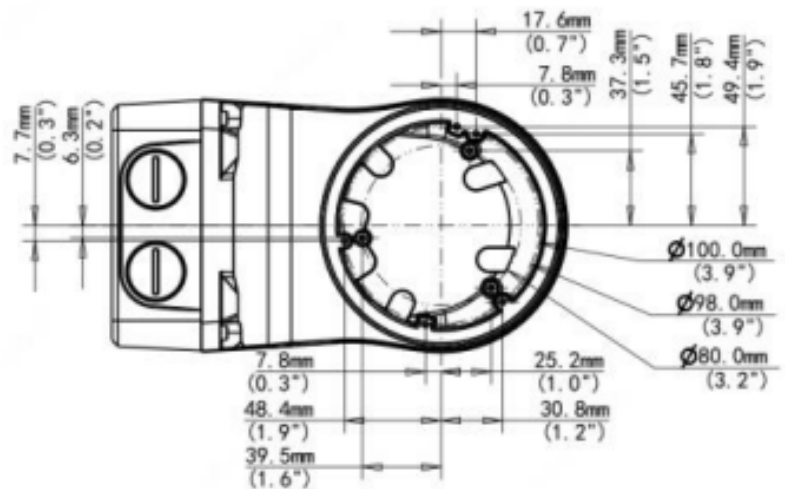

## Wall Mount and Bullet Junction Box

Bracket	
Application	Outdoor Wall Mount
Dimensions	Φ126.7 x 126.4 x 228.4mm / Φ4.99" x 4.98" x 8.99"
Weight	2.2 lb / 1.0 kg
Material	Aluminum Alloy

\*Design and specifications are subjects to change without notice.