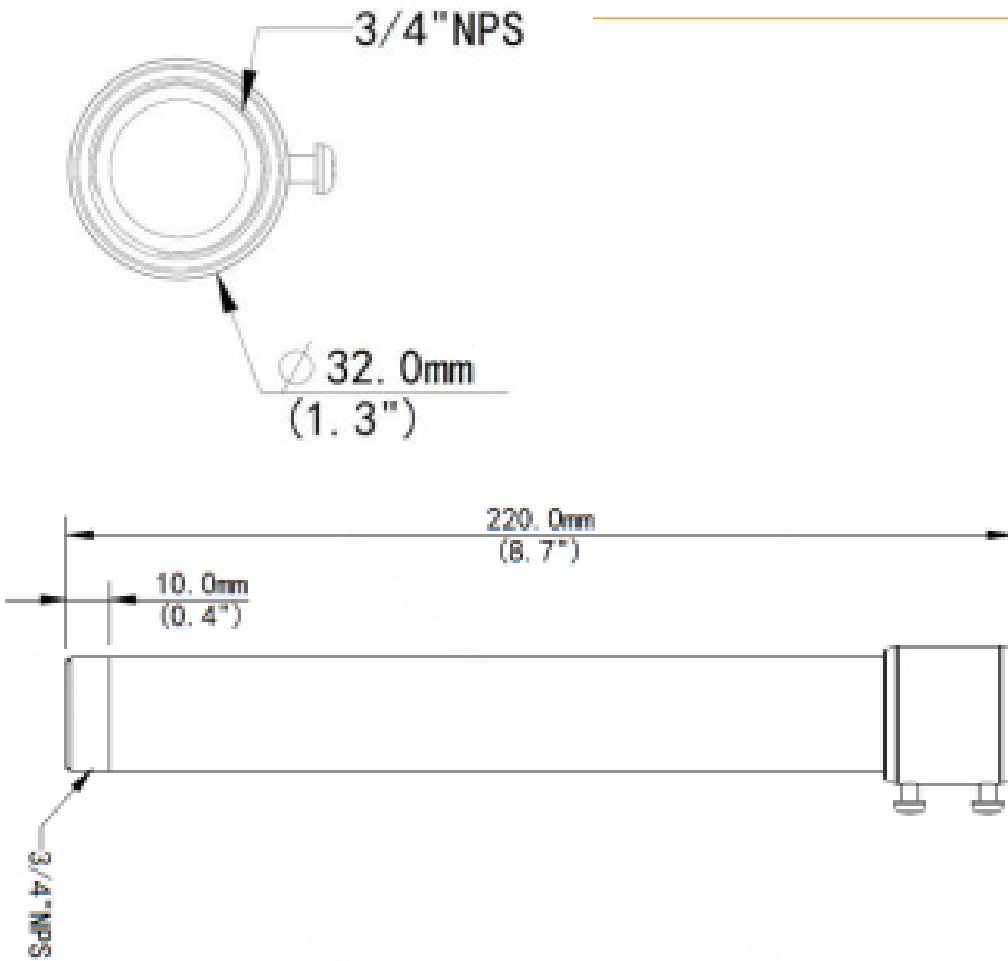

# XLGSE24

## Fixed Dome Pendant Mount Pole 8 inch

Bracket	
Application	Outdoor/Indoor Pendant Mount
Dimensions	Ø 32 × 220mm / Ø 1.26" × 8.66"
Weight	0.35 lb / 0.16 kg
Material	Aluminum Alloy

\*Design and specifications are subjects to change without notice.