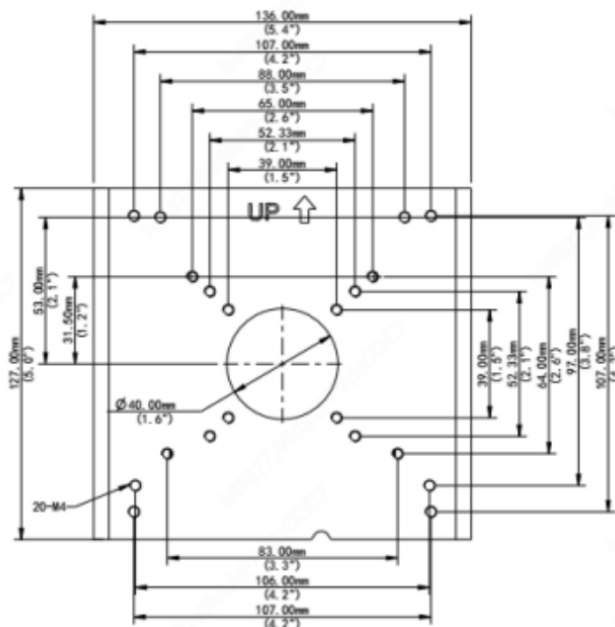

XLGUP06-C

Pole Mount

Bracket

Application	Outdoor Pole Mount
Dimensions	127 × 136 × 62.5mm / 5" × 5.35" × 2.46"
Embrace Hoop	67mm~127mm / 2.6"~5"
Weight	0.75 lb / 0.34 kg
Material	Aluminum Alloy

*Design and specifications are subjects to change without notice.