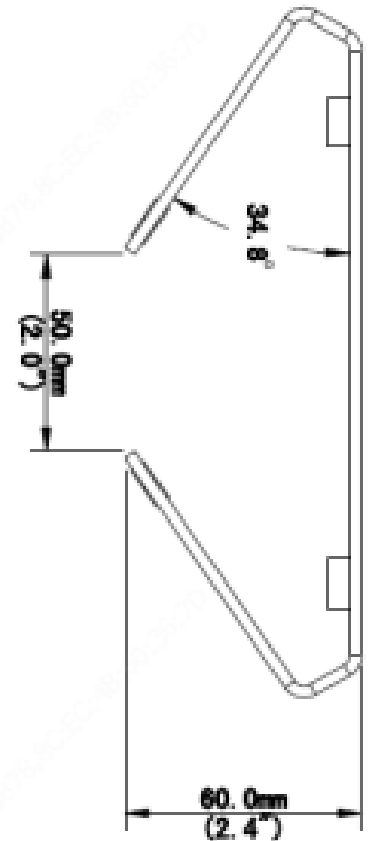

# XLGUP08-B

## Pole Mount

Bracket	
Application	Outdoor/Indoor Pole Mount
Dimensions	215 x 172 x 65mm / 8.5" x 6.8" x 2.6"
Embrace Hoop	67mm~127mm / 2.6"~5"
Weight	1.2 lb / 0.55 kg
Material	Aluminum Alloy

\*Design and specifications are subjects to change without notice.