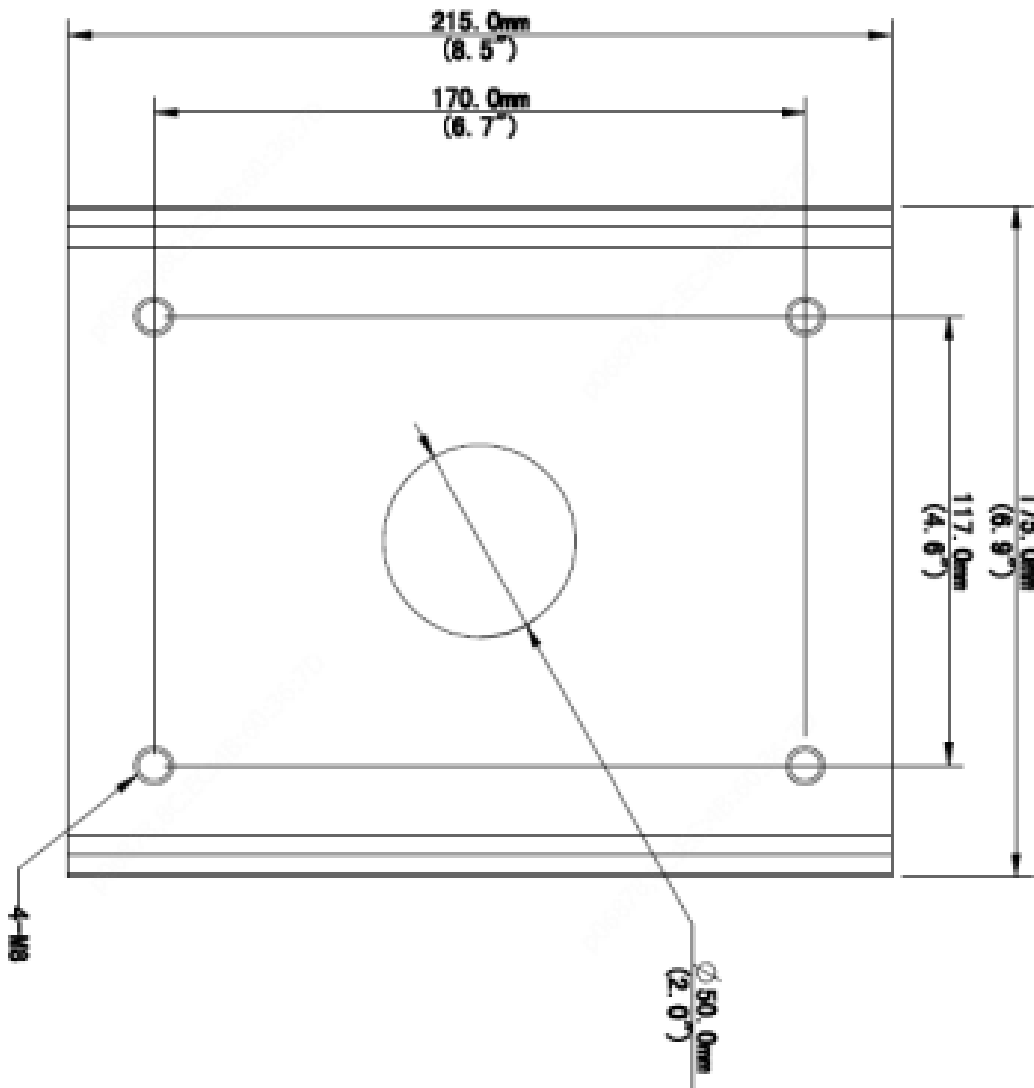

## Pole Mount

Bracket	
Application	Outdoor/Indoor Pole Mount
Dimensions	215 x 172 x 65mm / 8.5" x 6.8" x 2.6"
Embrace Hoop	67mm~127mm / 2.6"~5"
Weight	1.2 lb / 0.55 kg
Material	Aluminum Alloy

\*Design and specifications are subjects to change without notice.