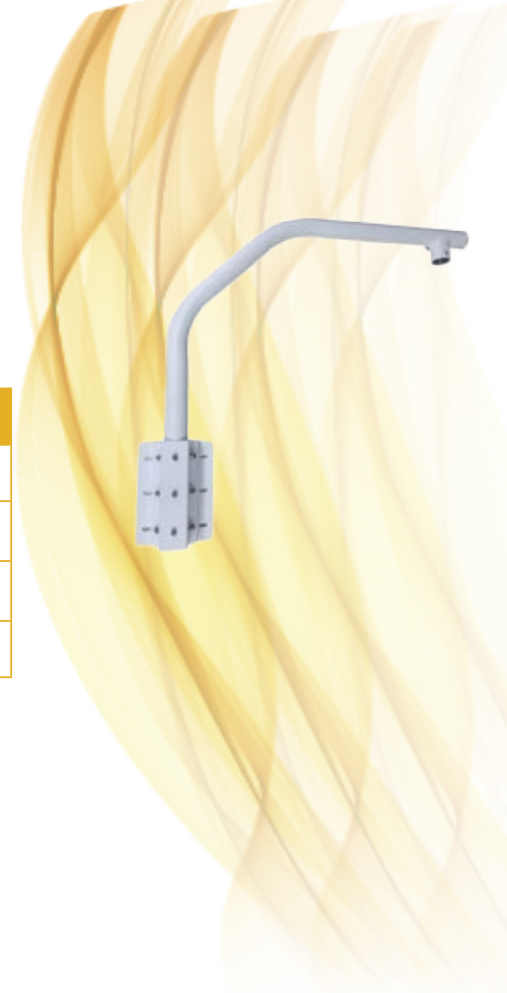

XLGWE45-B

PTZ Dome Parapet Mount

Bracket

Application	Outdoor for PTZ Dome
Dimensions	879 x 831 mm / 34.6" x 32.7"
Weight	9.47 lb / 4.3 kg
Material	Aluminium Alloy

*Design and specifications are subjects to change without notice.