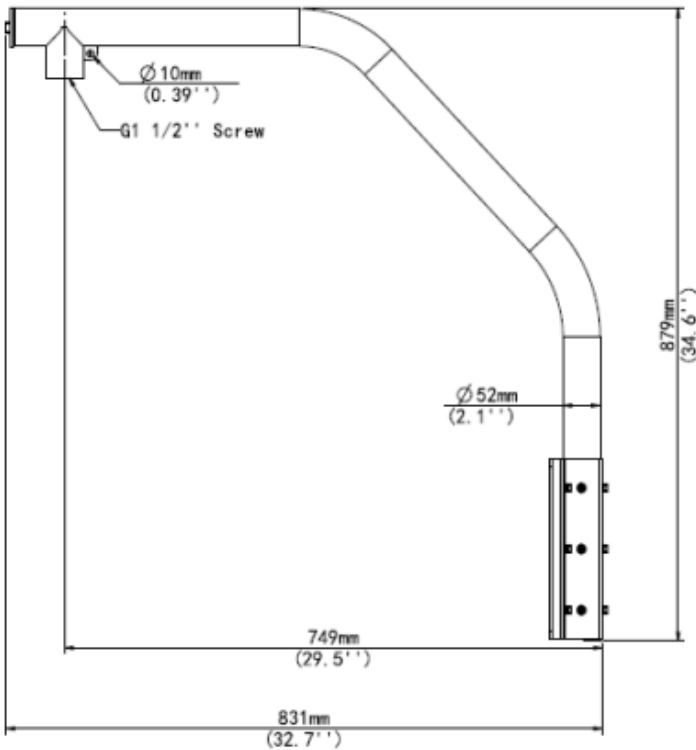

XLGWE45-B

PTZ Dome Parapet Mount

Bracket

Application	Outdoor for PTZ Dome
Dimensions	879 x 831 mm / 34.6" x 32.7"
Weight	9.47 lb / 4.3 kg
Material	Aluminium Alloy

*Design and specifications are subjects to change without notice.