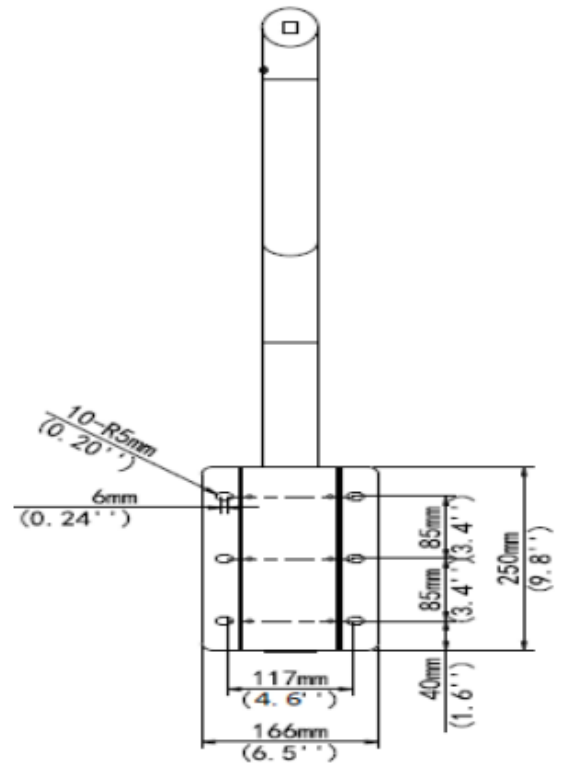

XLGWE45-B

PTZ Dome Parapet Mount

Bracket

Application	Outdoor for PTZ Dome
Dimensions	879 x 831 mm / 34.6" x 32.7"
Weight	9.47 lb / 4.3 kg
Material	Aluminium Alloy

*Design and specifications are subjects to change without notice.