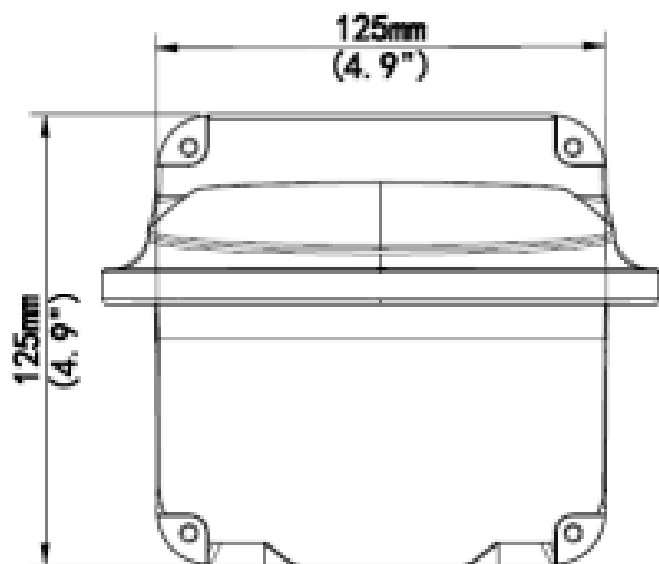

XLGWM04

Wall Mount

Bracket

Application	Wall Mount
Dimensions	208 x 125 x 125mm / 8.2" x 4.9" x 4.9"
Weight	1.1 lb / 0.48 kg
Material	Aluminum Alloy

*Design and specifications are subjects to change without notice.