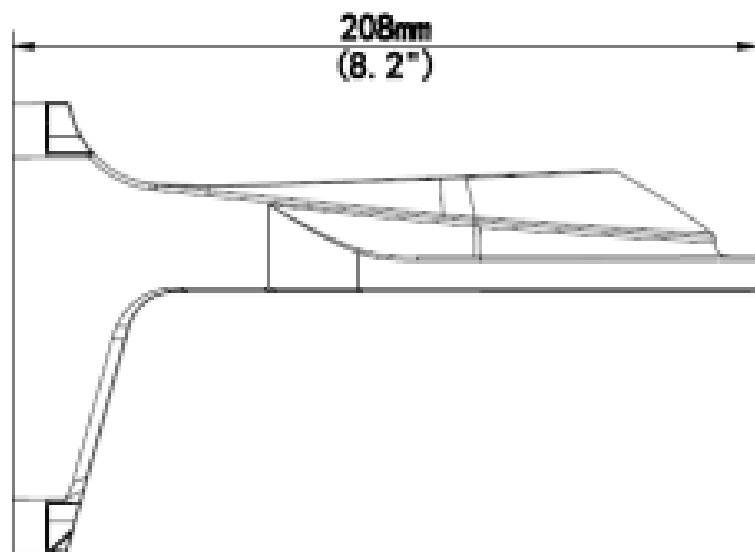

XLGWM04

Wall Mount

Bracket

Application	Wall Mount
Dimensions	208 x 125 x 125mm / 8.2" x 4.9" x 4.9"
Weight	1.1 lb / 0.48 kg
Material	Aluminum Alloy

*Design and specifications are subjects to change without notice.